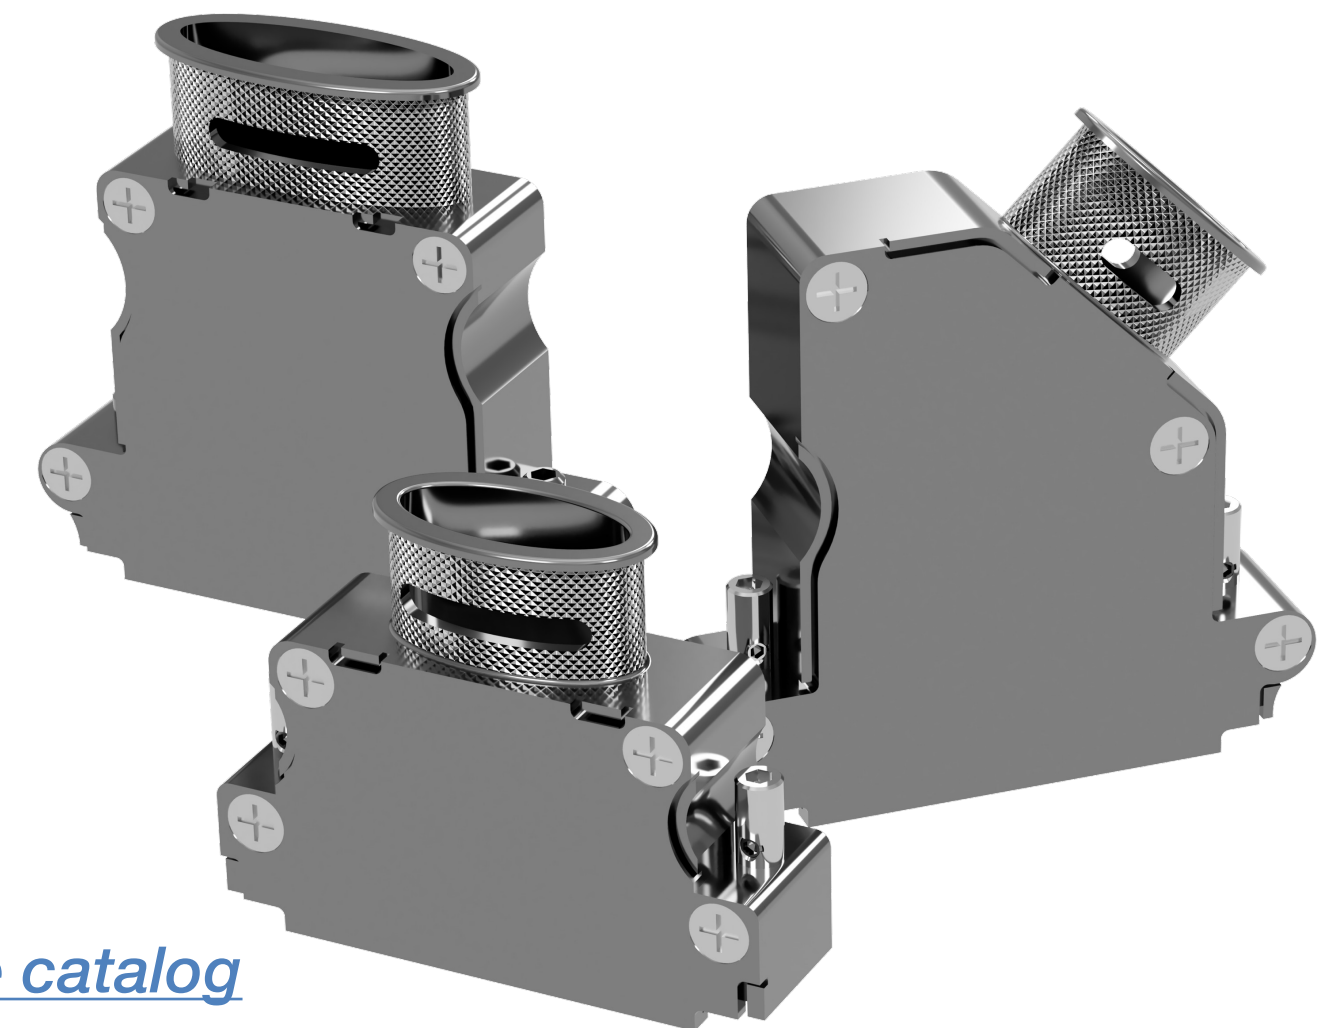

[View the catalog](#)