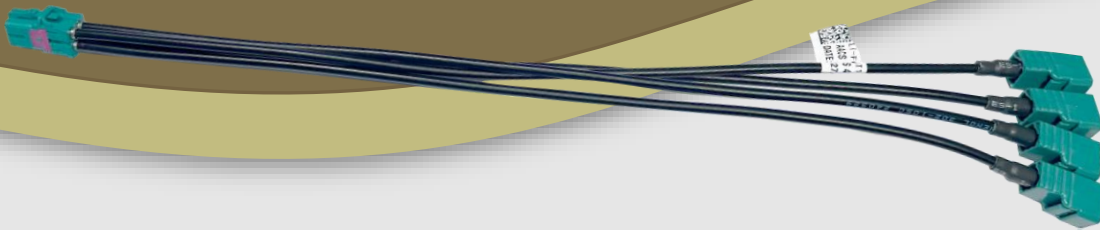

LEOPARD
IMAGING

LI-FCB-4T1-SS-0.3M-NP-A1

Address:

910 Auburn Ct
Fremont, CA 94538
USA

Phone:

+1 (408)263-0988

Fax:

+1 (408)217-1960

Sales:

sales@leopardimaging.com

Support:

support@leopardimaging.com