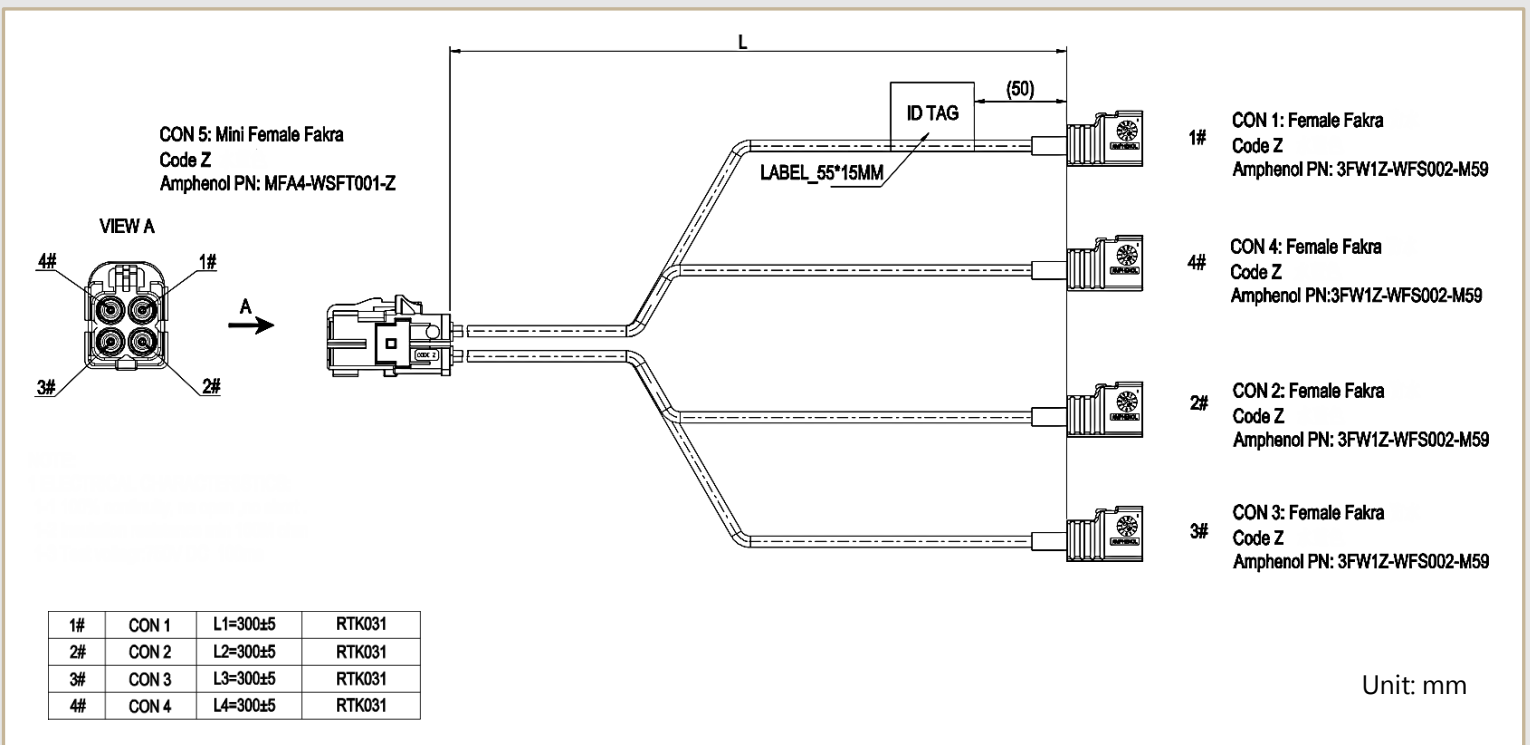

MECHANICAL DIAGRAM