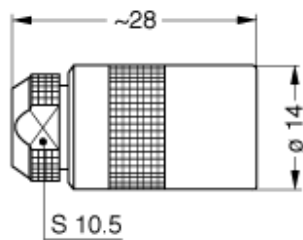

Form & Material

Shell style / Model id	PCA - Free receptacle, cable collet
Socket / Receptacle	Free
Housing material	Brass (chrome plated [SAE AMS 2460]) shell and collet nut, nickel plated [SAE AMS QQ N 290] brass latch sleeve and mid pieces
Locking system	Push-pull
Keying	Hermaphroditic keying (half moon insert) with female pin 1
Weight	16.03 g

Environment

Environmental sealing (IP rating)	IP50
Endurance	500 mating cycles
Salt Spray Corrosion	>1000 hr

Cable fixation

Cable termination protection	Standard back nut (no additional protection)
Fixation type	Cable collet
Jacket cable outside diameter [mm]	5.70 - 6.10 mm

Drawings

Dimensions

	A	L
mm.	14	28
in.	0.55	1.1

Cables

Cable PartNumber	Material	Colour	Cable image
214240	PTFE	White	

https://www.lemo.com/int_en/pca-2c-314-cllc62.html

LEMO products and services are provided "as is". LEMO makes no warranties or representations with regard to LEMO product & services or use of them, express, implied or statutory, including for accuracy, completeness, or security. The user is fully responsible for his products and applications using LEMO components.