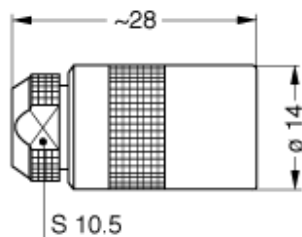

Form & Material

Shell style / Model id	PCA - Free receptacle, cable collet
Socket / Receptacle	Free
Housing material	Brass (chrome plated [SAE AMS 2460]) shell and collet nut, nickel plated [SAE AMS QQ N 290] brass latch sleeve and mid pieces
Locking system	Push-pull
Keying	Hermaphroditic keying (half moon insert) with female pin 1
Weight	15.61 g

Environment

Environmental sealing (IP rating)	IP50
Endurance	500 mating cycles
Salt Spray Corrosion	>1000 hr

Cable fixation

Cable termination protection	Standard back nut (no additional protection)
Fixation type	Cable collet
Jacket cable outside diameter [mm]	6.20 - 6.60 mm

Drawings

Dimensions

	A	L
mm.	14	28
in.	0.55	1.1

Cables

Cable PartNumber	Material	Colour	Cable image
280250	PVC	Grey	
335990	PVC	Black	
335991	PVC	Black	

https://www.lemo.com/int_en/pca-2c-308-cllc67.html

LEMO products and services are provided "as is". LEMO makes no warranties or representations with regard to LEMO product & services or use of them, express, implied or statutory, including for accuracy, completeness, or security. The user is fully responsible for his products and applications using LEMO components.