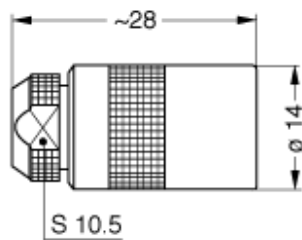

Form & Material

Shell style / Model id	PCA - Free receptacle, cable collet
Socket / Receptacle	Free
Housing material	Brass (chrome plated [SAE AMS 2460]) shell and collet nut, nickel plated [SAE AMS QQ N 290] brass latch sleeve and mid pieces
Locking system	Push-pull
Keying	Hermaphroditic keying (half moon insert) with female pin 1
Weight	16.36 g

Environment

Environmental sealing (IP rating)	IP50
Endurance	500 mating cycles
Salt Spray Corrosion	>1000 hr

Cable fixation

Cable termination protection	Standard back nut (no additional protection)
Fixation type	Cable collet
Jacket cable outside diameter [mm]	5.70 - 6.10 mm

Drawings

Dimensions

	A	L
mm.	14	28
in.	0.55	1.1

Cables

Cable PartNumber	Material	Colour	Cable image
12080	PVC	Grey	
160240	PVC	Black	
260250	PVC	Grey	

https://www.lemo.com/int_en/pca-2c-306-cllc62.html

LEMO products and services are provided "as is". LEMO makes no warranties or representations with regard to LEMO product & services or use of them, express, implied or statutory, including for accuracy, completeness, or security. The user is fully responsible for his products and applications using LEMO components.