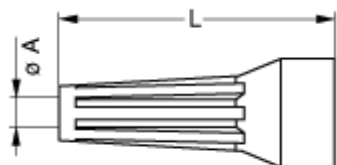

Technical details

Form & Material

Shell style / Model id	GMA - Bend relief Black
Housing material	Thermoplastic polyurethane
Keying	No keying
Colour	Black
Weight	6.52 g

Environment

Technical domain	Audio Video, Energy and Industrial, Medical, Semiconductor, Specialties and Other, Test and Measurement, Transportation, Aerospace and UAV
Environmental sealing (IP rating)	No IP rating
Temperature range	-40°C / +80°C

Cable fixation

Jacket cable outside diameter [mm]	13.50 - 14.50 mm
------------------------------------	------------------

Drawings

No keying

Dimensions

	A	L
mm.	13.5	60
in.	0.53	2.36

https://www.lemo.com/int_en/solutions/originals/b-indoor-keyed/gma-4b-013-dn.html