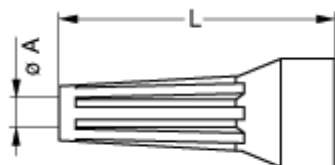

Technical details

Form & Material

Shell style / Model id	GMA - Bend relief Black
Housing material	Thermoplastic polyurethane
Keying	No keying
Colour	Black
Weight	5.91 g

Environment

Technical domain	Audio Video, Energy and Industrial, Medical, Semiconductor, Specialties and Other, Test and Measurement, Transportation, Aerospace and UAV
Environmental sealing (IP rating)	No IP rating
Temperature range	-40°C / +80°C

Cable fixation

Jacket cable outside diameter [mm]	11.00 - 11.90 mm

Drawings

No keying

Dimensions

	A	L
mm.	11.0	60
in.	0.43	2.36

<https://www.lemo.com/int_en/solutions/originals/b-indoor-keyed/gma-4b-011-dn.html>

LEMO products and services are provided "as is". LEMO makes no warranties or representations with regard to LEMO product & services or use of them, express, implied or statutory, including for accuracy, completeness, or security. The user is fully responsible for his products and applications using LEMO components.