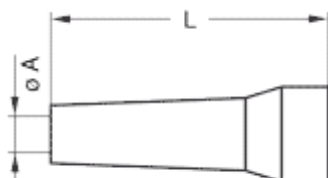

Technical details

Form & Material

Shell style / Model id	GMA - Bend relief Blue
Housing material	Silicone elastomer VMQ
Keying	No keying
Colour	Blue
Weight	0.91 g

Environment

Technical domain	Audio Video, Energy and Industrial, Medical, Semiconductor, Specialties and Other, Test and Measurement, Transportation, Aerospace and UAV
Environmental sealing (IP rating)	No IP rating
Temperature range	-60°C / +200°C (max. temperature valid for short periods of use.)
Temperature range in water steam	+140°C

Cable fixation

Jacket cable outside diameter [mm]	2.50 - 2.90 mm
------------------------------------	----------------

Drawings

No keying

Dimensions

	A	L
mm.	2.5	34
in.	0.1	1.34

https://www.lemo.com/int_en/solutions/originals/b-indoor-keyed/gma-1b-025-ra.html