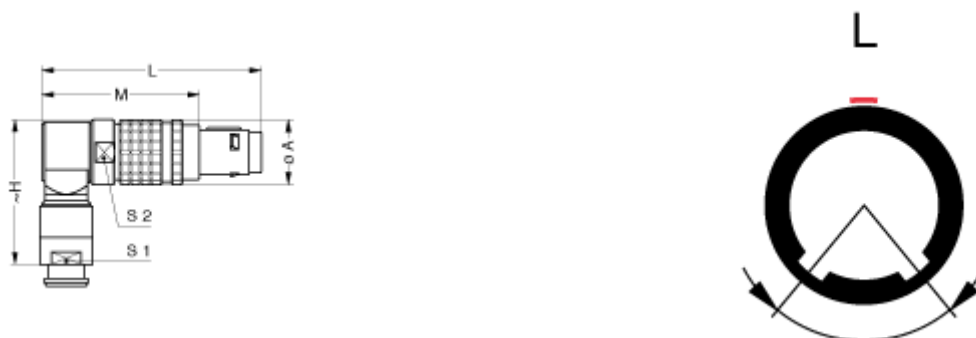

Environment

Technical domain	Energy and Industrial, Test and Measurement
Environmental sealing (IP rating)	IP68
Endurance	>3000 mating cycles
Temperature range	-55°C / +200°C (max. temperature valid for short periods of use.)
Climatic Category	50/175/21
Humidity (max)	<=95% [at 60 deg C /140 F]
Shock Resistance	100 g [6 ms]
Vibration	15 g [10 Hz - 2000 Hz]
Salt Spray Corrosion	>1000 hr
Note	Cable diameter is specific for Anglissimo to enable easy termination of connector

Cable fixation

Cable termination protection	Standard back nut (no additional protection)
Fixation type	Cable collet
Jacket cable outside diameter [mm]	5.60 - 6.00 mm

Drawings

Dimensions

	A	H	L	M	S1	S2
mm.	13	30	43.5	32.5	9	12
in.	0.51	1.18	1.71	1.28	0.35	0.47

<https://www.lemo.com/int_en/solutions/originals/t-small-outdoor-keyed/fsl-1t-304-cyyc60.html>

LEMO products and services are provided "as is". LEMO makes no warranties or representations with regard to LEMO product & services or use of them, express, implied or statutory, including for accuracy, completeness, or security. The user is fully responsible for his products and applications using LEMO components.