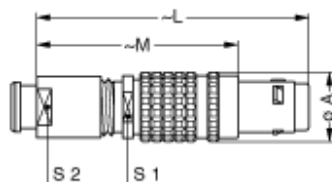

Form & Material

Shell style / Model id	FG - Straight plug, cable collet and nut for fitting a bend relief
Plug	Straight
Housing material	Brass (chrome plated [SAE AMS 2460]) shell and collet nut, nickel plated [SAE AMS QQ N 290] brass latch sleeve and mid pieces
Locking system	Push-pull
Keying	G: 1 key (alpha=0, plug: male contacts, receptacle: female contacts)
Colour	Grey
Weight	31.1 g

Cable fixation

Cable termination protection	For cable bend relief
Fixation type	Cable collet
Jacket cable outside diameter [mm]	6.10 - 6.50 mm

Drawings

Dimensions

	A	L	M	S1	S2
mm.	15	54	42	14	12
in.	0.59	2.13	1.65	0.55	0.47