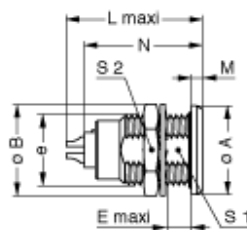

Form & Material

Shell style / Model id	EG - Fixed receptacle, nut fixing
Socket / Receptacle	Fixed Panel Front Mounted
Housing material	Brass (chrome plated [SAE AMS 2460]) shell and collet nut, nickel plated [SAE AMS QQ N 290] brass latch sleeve and mid pieces
Locking system	Push-pull
Keying	G: 1 key (alpha=0, plug: male contacts, receptacle: female contacts)
Colour	Grey
Weight	8.47 g

Cable fixation

Jacket cable outside diameter [mm]	1.00 - 12.60 mm
Panel Drill Hole	M15

Drawings

Dimensions

	A	B	e	E	L	M	N	S1	S2
mm.	18.5	19.6	M15x1.0	13.5	23.6	1.8	24.6	13.5	17
in.	0.73	0.77		0.53	0.93	0.07	0.97	0.53	0.67