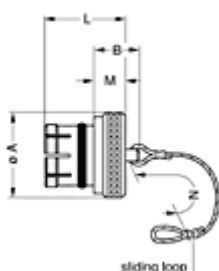

Technical details

Form & Material

Shell style / Model id	BRF - Cap for free receptacle
Housing material	Brass (nickel plated [SAE AMS QQ N 290]) collet and crimping tube, brass (chrome plated [SAE AMS 2460]) collet nut
Keying	No keying
Colour	Grey
Weight	45.13 g

Environment

Technical domain	Audio Video, Energy and Industrial, Semiconductor, Test and Measurement
Environmental sealing (IP rating)	IP61
Temperature range	-55°C / +135°C
Climatic Category	55/175/21
Humidity (max)	<=95% [at 60 deg C /140 F]
Shock Resistance	100 g [6 ms]
Vibration	15 g [10 Hz - 2000 Hz]
Salt Spray Corrosion	>144 hr

Drawings

No keying

Dimensions

	A	B	L	M	N
mm.	28	20	23	10	120
in.	1.1	0.79	0.91	0.39	4.72

<https://www.lemo.com/int_en/solutions/originals/s-indoor-stepped-insert/brf-4s-200-nas.html>

LEMO products and services are provided "as is". LEMO makes no warranties or representations with regard to LEMO product & services or use of them, express, implied or statutory, including for accuracy, completeness, or security. The user is fully responsible for his products and applications using LEMO components.