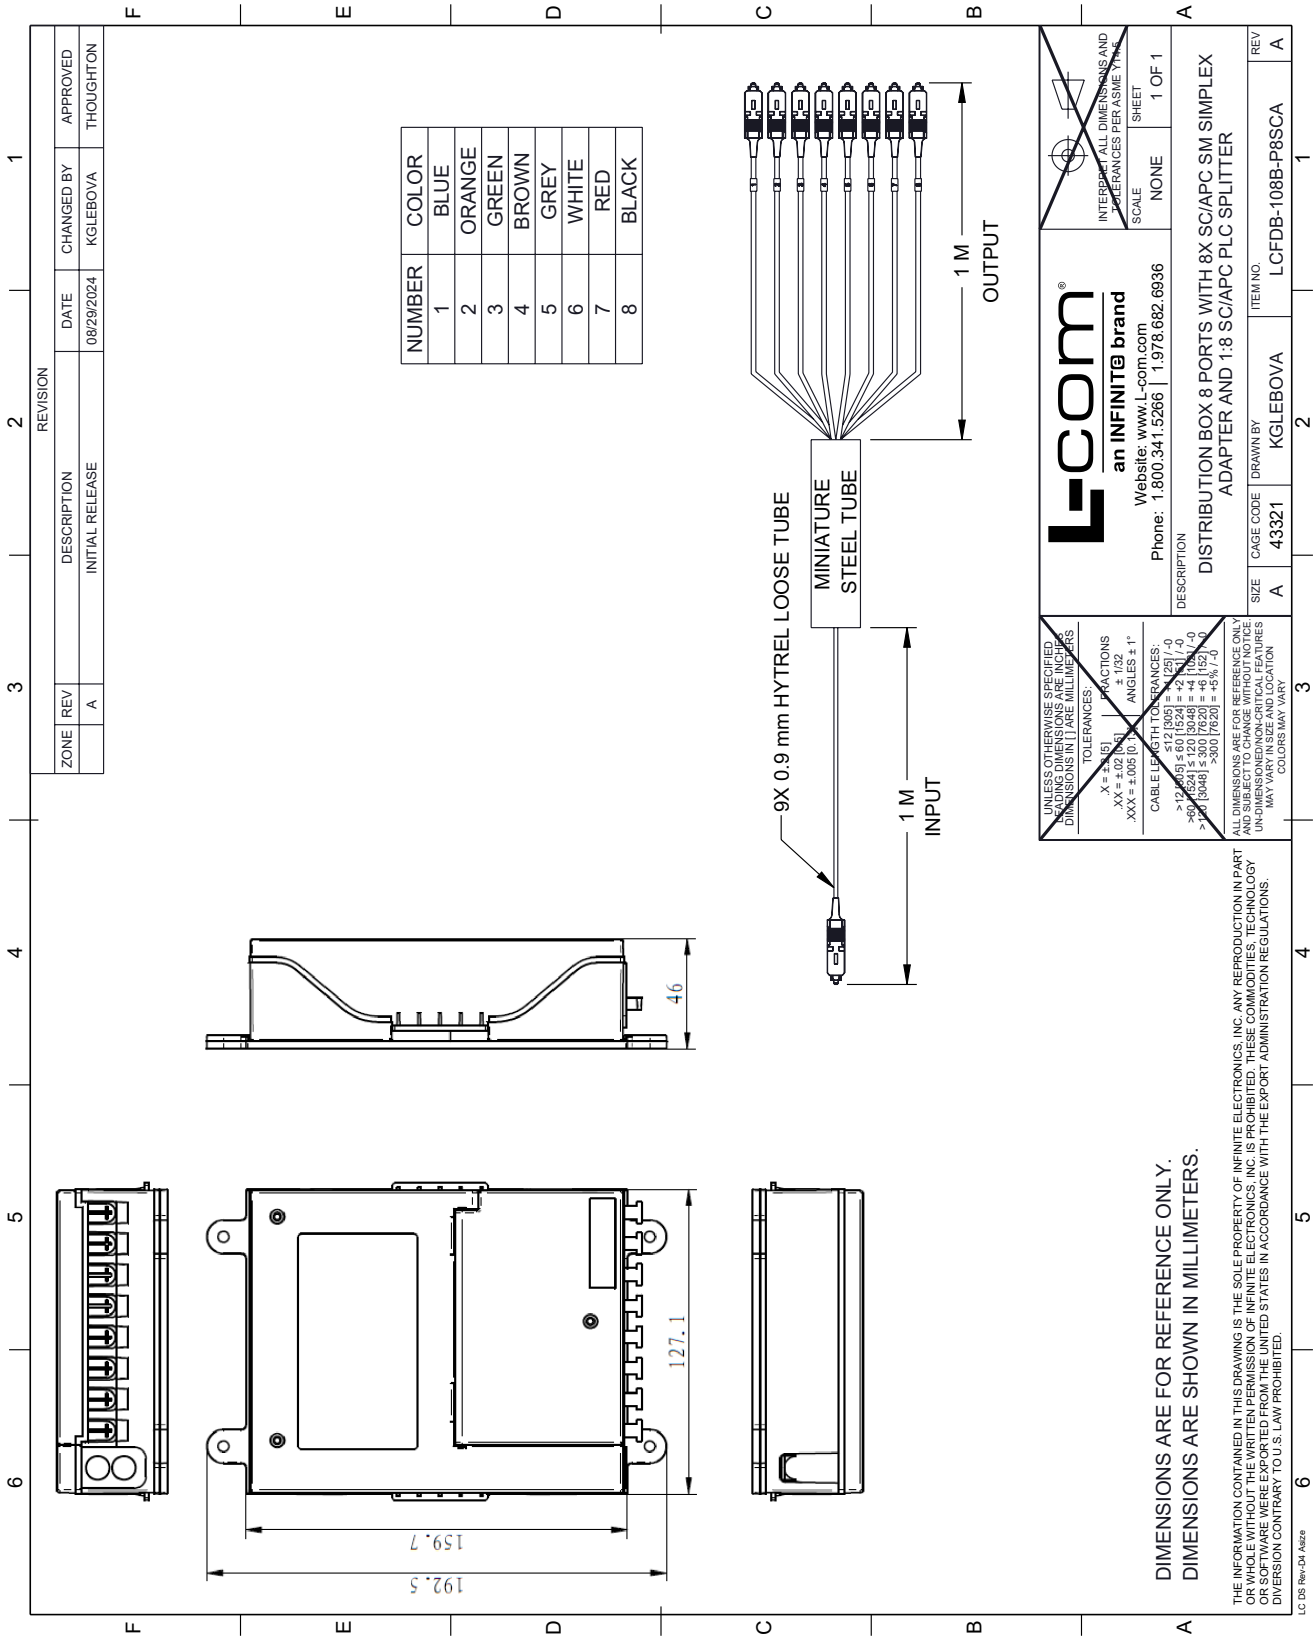

LCFDB-108B-P8SCA CAD Drawing

Splitter Distribution Box 8 Ports with 8 SC/APC SM Simplex Adapter and 1:8 SC/APC PLC Splitter

DIMENSIONS ARE FOR REFERENCE ONLY.
DIMENSIONS ARE SHOWN IN MILLIMETERS.

THE INFORMATION CONTAINED IN THIS DRAWING IS THE SOLE PROPERTY OF INFINITE ELECTRONICS, INC. ANY REPRODUCTION IN PART OR WHOLE WITHOUT THE WRITTEN PERMISSION OF INFINITE ELECTRONICS, INC. IS PROHIBITED. THESE COMMODITIES, TECHNOLOGY OR SOFTWARE WERE EXPORTED FROM THE UNITED STATES IN ACCORDANCE WITH THE EXPORT ADMINISTRATION REGULATIONS. DIVERSION CONTRARY TO U.S. LAW PROHIBITED.

LC DB Rev-04 Add