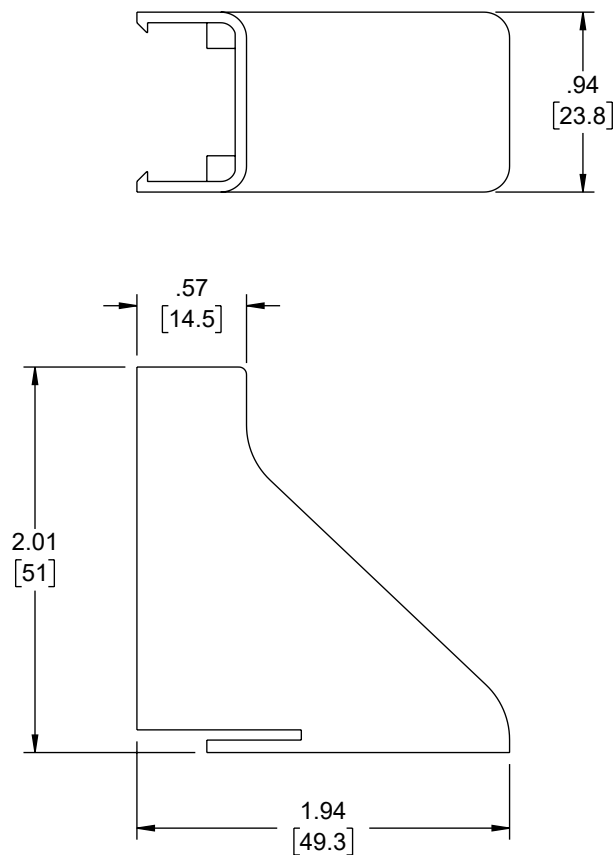

6

5

4

3

2

1

REVISION

ZONE	REV	DESCRIPTION	DATE	CHANGED BY	APPROVED
	1	INITIAL RELEASE	10/16/2024	HBAKKE	THOUGHTON

F

E

D

C

B

A

F

E

D

C

B

A

NOTES:

1. MATERIAL: PVC, UL94V-0 COMPLIANT
2. COLOR: WHITE
3. COMPONENT SHALL BE INDIVIDUALLY PACKAGED.

THE INFORMATION CONTAINED IN THIS DRAWING IS THE SOLE PROPERTY OF INFINITE ELECTRONICS, INC. ANY REPRODUCTION IN PART OR WHOLE WITHOUT THE WRITTEN PERMISSION OF INFINITE ELECTRONICS, INC. IS PROHIBITED. THESE COMMODITIES, TECHNOLOGY OR SOFTWARE WERE EXPORTED FROM THE UNITED STATES IN ACCORDANCE WITH THE EXPORT ADMINISTRATION REGULATIONS. DIVERSION CONTRARY TO U.S. LAW PROHIBITED.

UNLESS OTHERWISE SPECIFIED
LEADING DIMENSIONS ARE INCHES
DIMENSIONS IN [ ] ARE MILLIMETERS

TOLERANCES:
.X = ±.2 [5]   FRACTIONS ± 1/32
.XX = ±.02 [0.5]   ANGLES ± 1°
.XXX = ±.005 [0.13]

CABLE LENGTH TOLERANCES:
≤12 [305] = +1 [25] / -0
>12 [305] ≤ 60 [1524] = +2 [51] / -0
>60 [1524] ≤ 120 [3048] = +4 [102] / -0
>120 [3048] ≤ 300 [7620] = +6 [152] / -0
>300 [7620] = +5% / -0

ALL DIMENSIONS ARE FOR REFERENCE ONLY
AND SUBJECT TO CHANGE WITHOUT NOTICE.
UN-DIMENSIONED/NON-CRITICAL FEATURES
MAY VARY IN SIZE AND LOCATION
COLORS MAY VARY

L-com
an INFINIT@ brand

Website: www.L-com.com
Phone: 1.800.341.5266 | 1.978.682.6936

INTERPRET ALL DIMENSIONS AND
TOLERANCES PER ASME Y14.5

SCALE	SHEET
NONE	1 OF 1

DESCRIPTION				
RACEWAY CEILING ENTRY, 14X21mm WHITE				
SIZE	CAGE CODE	DRAWN BY	ITEM NO.	REV
A	43321	HBAKKE	LCSR14x21-CE-W	1

6

5

4

3

2

1