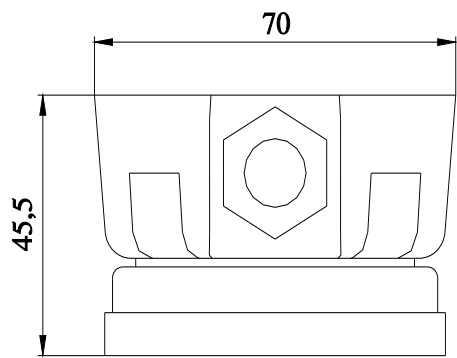

connection socket for lateral cable entry Side cable outlet, with magnetic mounting, accessory for signaling columns, with diameters 50 mm and 70 mm

product brand name	SIRIUS
product designation	Connection socket
<b>General technical data</b>	
reference code according to EN 61346-2	X
<b>Enclosure</b>	
height	45.5 mm
width	70 mm
depth	91 mm
material	PA
color	black
fastening method	floor mounting
<b>Ambient conditions</b>	
ambient temperature during operation	-30 ... +60 °C
<b>Approvals Certificates</b>	
General Product Approval	Maritime application other

Image database (product images, 2D dimension drawings, 3D models, device circuit diagrams, EPLAN macros, ...)

[https://www.automation.siemens.com/bilddb/cax\\_de.aspx?mlfb=8WD4308-0DE&lang=en](https://www.automation.siemens.com/bilddb/cax_de.aspx?mlfb=8WD4308-0DE&lang=en)