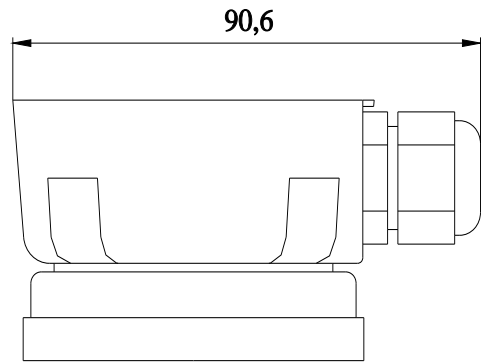

connection socket for lateral cable entry Side cable outlet, with magnetic mounting, accessory for signaling columns, with diameters 50 mm and 70 mm

product brand name	SIRIUS
product designation	Connection socket
<b>General technical data</b>	
reference code according to EN 61346-2	X
<b>Enclosure</b>	
height	45.5 mm
width	70 mm
depth	91 mm
material	PA
color	black
fastening method	floor mounting
<b>Ambient conditions</b>	
ambient temperature during operation	-30 ... +60 °C
<b>Approvals Certificates</b>	
General Product Approval	Maritime application other

Image database (product images, 2D dimension drawings, 3D models, device circuit diagrams, EPLAN macros, ...)

[https://www.automation.siemens.com/bilddb/cax\\_de.aspx?mlfb=8WD4308-0DE&lang=en](https://www.automation.siemens.com/bilddb/cax_de.aspx?mlfb=8WD4308-0DE&lang=en)