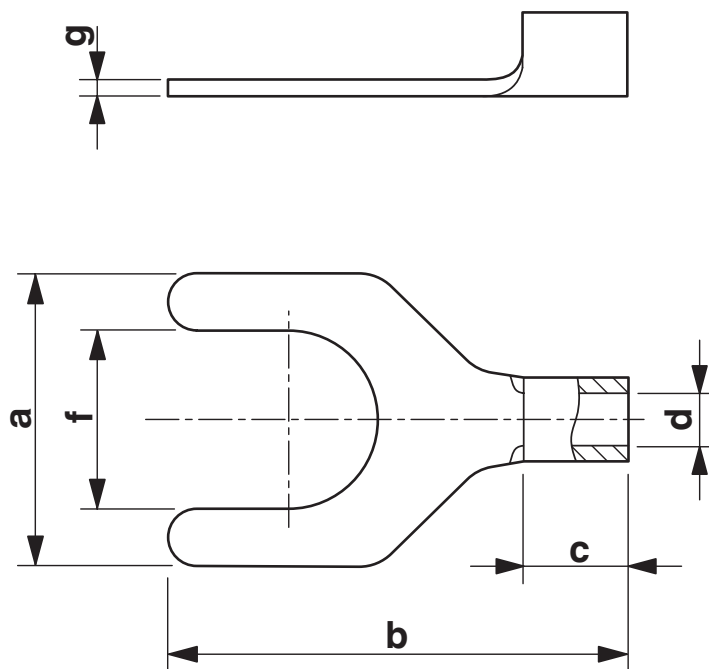

Dimensions

Dimensional drawing	
Width	5.7 mm
Sleeve length	16 mm
Length of the insulating material sleeve	4.5 mm
Maximum stripping length	7 mm
Distance from the center to the insulating material sleeve	7.2 mm
Min. material thickness	0.75 mm
Inner dimensions of the insulating collar	1.9 mm

Internal dimensions

Internal diameter	3.2 mm
-------------------	--------

Material specifications

Color	silver-colored
Material	Copper
Coating	tin-plated
Components	halogen-free

Mechanical properties

Technical data

Design according to standard	DIN 46234
------------------------------	-----------

C-FC 1,5/M3 - Fork-type cable lug

3240137

<https://www.phoenixcontact.com/us/products/3240137>

Drawings

Dimensional drawing