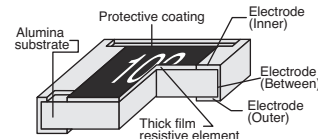

PANASONIC Thick Film Chip Resistors

Type (Case Size)	DIMENSIONS: mm					Power Rating (Watts)
	L	W	a	b	t	
ERJ-T06 (0805)	2.00±0.20	1.25±0.10	0.25±0.20	0.40±0.20	0.60±0.10	0.25
ERJ-T08 (1206)	3.20 +0.05/-0.20	1.60 +0.05/-0.15	0.40±0.20	0.50±0.20	0.60±0.10	0.33
ERJ-T14 (1210)	3.20±0.20	2.50±0.20	0.35±0.20	0.50±0.20	0.60±0.10	0.5
ERJ-TRQF (2512)	6.40±0.20	3.20±0.20	0.65±0.20	0.60±0.20	0.60±0.10	1
ERJ-XGNJ (1005)	3.20±0.20	2.50±0.20	0.50±0.20	0.50±0.20	0.60±0.10	0.031

ERJ-T06, ERJ-T08, ERJ-T14, ERJ-1TRQF, AND ERJ-XGNJ SERIES THICK FILM CHIP RESISTORS

- Features:**
- High reliability: Metal glaze thick film resistive element and three layers of electrodes
 - Suitable for both reflow and flow soldering