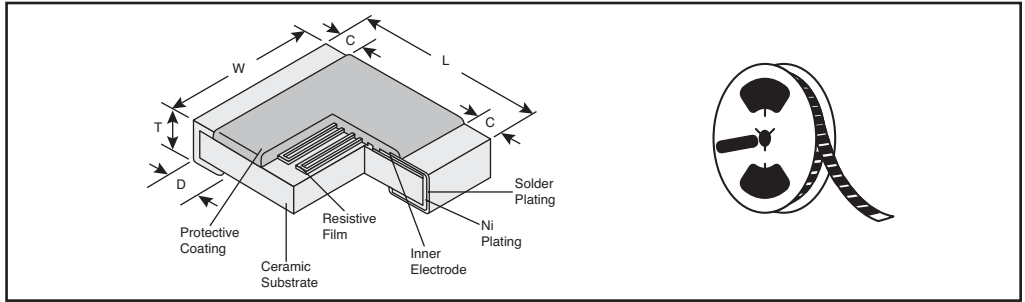

KOA 0603, 0805, 1206 - 0.1% 25ppm Resistors

This product is RoHS compliant.

RN73 SERIES - Thin Film

1. **Features:**
2. Nickel chromium thin film resistor element
   - Anti-leaching nickel barrier terminations
   - Meets or exceeds EIA 576, MIL-R-55342F.
   - Marking: Four-digit, distinctive color identifiers (Only E-24 values are marked on 1J)
   - TCR: 25ppm
   - Tolerance: 0.1%

RoHS Compliant

SMD Resistors

KOA Speer

*Insert Value Code from Table of Stocked Values

Size	MOUSER STOCK NO.			Price Each				
	Value	1	100	1000	Reel Quantity			
					5000	10000	25000	
0402	660-RN731ETTP	Code B25	.50	.32	.30	.28	.26	.19
0603	660-RN731JTDD	Code B25	.50	.32	.30	.28	.26	.19
0805	660-RN732ATTD	Code B25	.50	.40	.22	.218	.216	.205
1206	660-RN732BTDD	Code B25	.50	.36	.31	.29	.27	.25

Type (Inch Size Code)	Power Rating	DIMENSIONS: in.				
		L	W	C	D	T
0402	1/16 W	.039±.004	.02±.002	.008±.004	.01±.004	.014±.002
0603	1/16 W	.063±.008	.031±.004	.012±.004	.012±.004	.018±.004
0805	1/10 W	.079±.008	.049±.004	.016±.008	.012 +.008/ -.004	.02±.004
1206	1/8 W	.126±.008	.063±.008	.02±.012	.016 +.008/ -.004	.024±.004

TABLE OF STOCKED VALUES