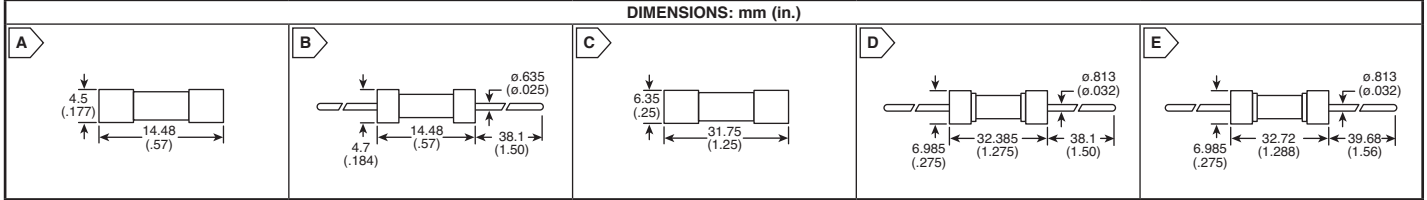

LITTELFUSE Fuses

RoHS Compliant This product is RoHS compliant.

DIMENSIONS: mm (in.)

Littelfuse Fuses & Fuse Holders

LITTELFUSE 2AG FUSES (CONT.)

225 Series Fast-Acting Fuses

For quantities greater than listed, call for quote.

MOUSER STOCK NO.	Littelfuse Part No.	Fig.	Amp (A)	Volts (V)	Price Each			
					1	10	100	250
576-0225.500HXP	0225.500HXP	A	0.5	250	.49	.45	.38	.34
576-0225.750HXP	0225.750HXP	A	0.75	250	.49	.45	.38	.34
576-0225001.HXP	0225001.HXP	A	1	250	.49	.45	.38	.34
576-022501.5HXP	022501.5HXP	A	1.5	250	.49	.45	.38	.34
576-0225002.HXP	0225002.HXP	A	2	250	.49	.45	.38	.34
576-022502.5HXP	022502.5HXP	A	2.5	250	.49	.45	.38	.34
576-0225003.HXP	0225003.HXP	A	3	250	.49	.45	.38	.34
576-022503.5HXP	022503.5HXP	A	3.5	250	.49	.45	.38	.34
576-0225004.HXUP	0225004.HXUP	A	4	125	.49	.46	.39	.35
576-0225005.HXUP	0225005.HXUP	A	5	125	.49	.46	.39	.35
576-0225006.HXUP	0225006.HXUP	A	6	125	.49	.46	.39	.35
576-0225007.HXUP	0225007.HXUP	A	7	125	.49	.46	.39	.35
576-0225008.HXUP	0225008.HXUP	A	8	125	.49	.46	.39	.35
576-0225010.HXUP	0225010.HXUP	A	10	125	.49	.46	.39	.35

229 Series Slo-Blo® Fuses

For quantities greater than listed, call for quote.

MOUSER STOCK NO.	Littelfuse Part No.	Fig.	Amp (A)	Volts (V)	Price Each			
					1	10	100	250
576-0229.250HXP	0229.250HXP	A	0.25	250	.58	.53	.43	.40
576-0229.375HXP	0229.375HXP	A	0.375	250	.58	.53	.43	.40
576-0229.500HXP	0229.500HXP	A	0.5	250	.58	.53	.43	.40
576-0229001.HXP	0229001.HXP	A	1	250	.58	.53	.43	.40
576-02291.25HXP	02291.25HXP	A	1.25	250	.58	.53	.43	.40
576-022901.5HXP	022901.5HXP	A	1.5	250	.58	.53	.43	.40
576-0229002.HXP	0229002.HXP	A	2	250	.58	.53	.43	.40
576-0229003.HXP	0229003.HXP	A	3	250	.58	.53	.43	.40
576-022903.5HXP	022903.5HXP	A	3.5	250	.58	.53	.43	.40
576-0229004.HXP	0229004.HXP	A	4	125	.58	.53	.43	.40
576-0229005.HXP	0229005.HXP	A	5	125	.58	.53	.43	.40
576-0229007.HXP	0229007.HXP	A	7	125	.58	.53	.43	.40