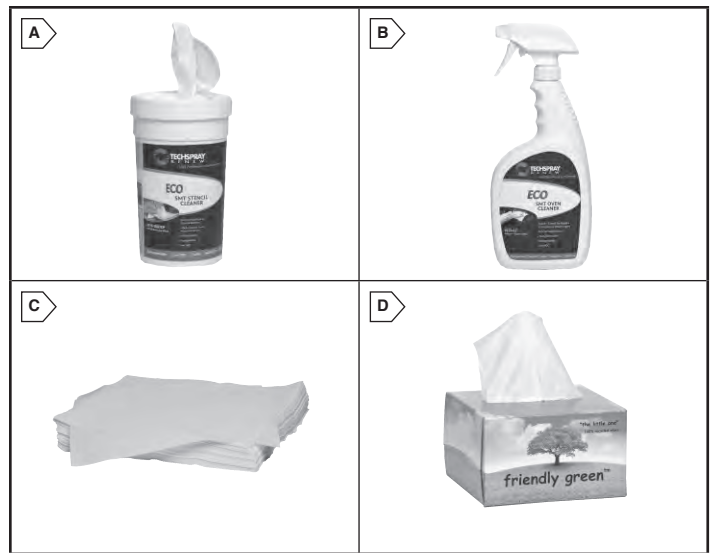

TECHSPRAY RENEW™ ECO-FRIENDLY

CLEANERS AND WIPES

Introducing TECHSPRAY RENEW™ branded cleaners, innovative solutions that combine the best of current "green" technologies to make the most powerful green cleaners on the market.

Eco-Shower Degreaser

MOUSER STOCK NO.	Tech Spray Part No.	Fig.	Size	Price Each
577-1500-72DSP	1500-72DSP	A	72pk pre-saturated wipes	12.88
577-1500-QT	1500-QT	B	1 quart	9.66
577-1500-G	1500-G	-	1 gallon	21.86

Eco-Shine Glass and Surface Cleaner

MOUSER STOCK NO.	Tech Spray Part No.	Fig.	Size	Price Each
577-1505-100DSP	1505-100DSP	A	100pk pre-saturated wipes	9.41
577-1505-QT	1505-QT	B	1 quart	6.52
577-1505-G	1505-G	-	1 gallon	15.53

Eco-Stencil SMT Cleaner

MOUSER STOCK NO.	Tech Spray Part No.	Fig.	Size	Price Each
577-1570-100DSP	1570-100DSP	A	100pk pre-saturated wipes	17.87
577-1570-QT	1570-QT	B	1 quart	13.40
577-1570-G	1570-G	-	1 gallon	24.46

Eco-Oven Cleaner

MOUSER STOCK NO.	Tech Spray Part No.	Fig.	Size	Price Each
577-1573-QT	1573-QT	B	1 quart	13.40
577-1573-G	1573-G	-	1 gallon	24.46

Eco-Cleaning Wipes

MOUSER STOCK NO.	Tech Spray Part No.	Fig.	Size	Price Each
577-2340-100	2340-100	C	100pk Cotton Wipers-9" x 9"	24.65
577-2342-300	2342-300	D	300pk Task Wipers-4.4" x 8.3"	3.99
577-2343-140	2343-140	D	140pk Task Wipers-15" x 16.6"	10.69

Techspray

Bench Top Supplies