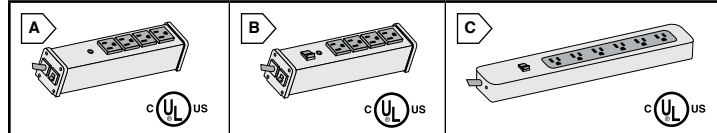

Features:

- Resettable circuit breaker
- 14/3 SJT cord
- Gray aluminum housing except where noted
- UL listed, CSA approved
- Two year warranty

*White Plastic Housing For quantities greater than listed, call for quote.

MOUSER STOCK NO.		Fig.	Outlets	Length	Mounting Type	Cord Length	Switch/ Pilot Light	Price Each	
Mfr.	Mfr. Part No.							1	5
681	—UL101BC	A	4	9 1/4"	Snap/Slide	6'	No	21.33	20.91
681	—UL101BD	A	4	9 1/4"	Snap/Slide	15'	No	26.75	26.23
681	—UL104BC	B	4	9 1/4"	Snap/Slide	6'	Yes	28.17	27.63
681	—UL104BD	B	4	9 1/4"	Snap/Slide	15'	Yes	34.08	32.61
681	—UL207BC	B	6	12 1/4"	Snap/Slide	6'	Yes	34.34	32.93
681	—UL207BD	B	6	12 1/4"	Snap/Slide	15'	Yes	43.70	42.79
681	—P6 *	C	6	12"	Keyhole	6'	Yes	10.41	9.83
681	—P6-15 *	C	6	12"	Keyhole	15'	Yes	17.20	16.98

WIREMOLD INDUSTRIAL PLUG-IN OUTLET CENTERS

legrand

Features:

- 14/3 SJT cord
- Gray aluminum housing
- UL listed, CSA approved
- Two year warranty

Specifications:

- Electrical rating: 15A, 120V

For quantities greater than listed, call for quote.

MOUSER STOCK NO.		Outlets	Length	Mounting Type	Cord Length	Switch/ Pilot Light	Price Each	
Mfr.	Mfr. Part No.						1	5
681	—UL300BC	8	24"	Snap/Slide	6'	Yes	56.76	55.97
681	—UL300BD	8	24"	Snap/Slide	15'	Yes	52.66	51.64
681	—UL401BC	8	48"	Snap/Slide	6'	Yes	58.37	57.25
681	—UL402BC	16	48"	Snap/Slide	6'	Yes	70.79	70.51
681	—UL402BD	16	48"	Snap/Slide	15'	Yes	72.40	69.66
681	—UL2065BD	24	72"	Snap/Slide	15'	Yes	89.62	87.82

WIREMOLD INTERNATIONAL PLUG-IN OUTLET CENTER

legrand

Features:

- Five 250V, IEC 320 outlets
- 10A single pole circuit breaker
- Gray finish
- Power cord not included (use 173-63101)
- Length: 11"

For quantities greater than listed, call for quote.

MOUSER STOCK NO.		Description	Price Each	
Mfr.	Mfr. Part No.		1	5
681	—IEC5	5 250V, IEC320 Outlets	46.93	44.77

WIREMOLD MEDICAL/DENTAL GRADE OUTLET CENTERS

legrand

Features:

- Electrical Rating 12A, 125V
- Green dot outlets
- 14/3 SJT white cord
- Receptacle center-to-center
- White aluminum housing
- Two year warranty
- Suitable for use where Article 517 of the NEC requires hospital grade outlets

For quantities greater than listed, call for quote.

MOUSER STOCK NO.		Outlets	Length	Cord Length	Price Each	
Mfr.	Mfr. Part No.				1	5
681	—ULM4-6	4	10 3/4"	6'	90.71	86.67
681	—ULM4-15	4	10 3/4"	15'	99.75	94.51
681	—ULM6-6	6	13 1/4"	6'	111.16	106.38
681	—ULM6-15	6	13 1/4"	15'	119.22	117.36

WIREMOLD SPECIAL USE PLUG-IN OUTLET CENTERS

legrand

Specifications:

- Electrical rating: 15A, 120V

Features:

- Green dot outlets
- 14/3 SJT white cord
- Resettable circuit breaker
- UL Listed, CSA approved
- White aluminum housing
- Two year warranty

For quantities greater than listed, call for quote.

MOUSER STOCK NO.		Outlets	Length	Cord Length	Price Each	
Mfr.	Mfr. Part No.				1	5
681	—ULBH4-6	4	10 3/4"	6'	54.38	53.83
681	—ULBH4-15	4	10 3/4"	15'	62.52	61.18
681	—ULBH6-6	6	13 1/4"	6'	75.84	75.39
681	—ULBH6-15	6	13 1/4"	15'	73.72	71.38

WIREMOLD HEAVY DUTY PLUG-IN OUTLET CENTERS-20 AMP

legrand

Specifications:

- Electrical rating: 20A, 120V, 60Hz, 2500 watts continuous

Features:

- White aluminum housing
- UL listed
- Resettable circuit breaker
- 12/3 SJT black cord with NEMA 5-20P plug
- Two year warranty