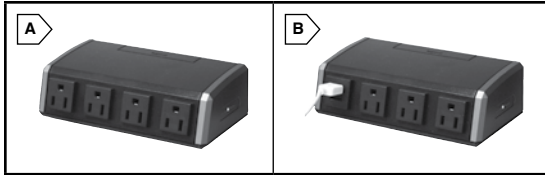

WIREMOLD Surge Suppressors, Strips and Outlet Centers

WIREMOLD

legrand

WIREMOLD COMMERCIAL DESKTOP POWER CENTERS

legrand

Specifications:

- 15 Amp rating
- 12 ft., 12 AWG cord
- 2 mounting methods included