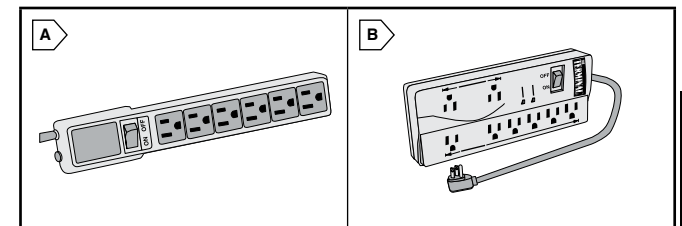

Features:

- UL listed, CSA approved
- Resettable circuit breaker

For quantities greater than listed, call for quote.

MOUSER STOCK NO.		Fig.	Outlets	Surge	Cord Length	Price Each	
Mfr.	Mfr. Part No.					1	5
681	—63100	A	6	No	33"	8.00	7.30
681	—77000N	B	8	Yes	6'	27.00	24.37