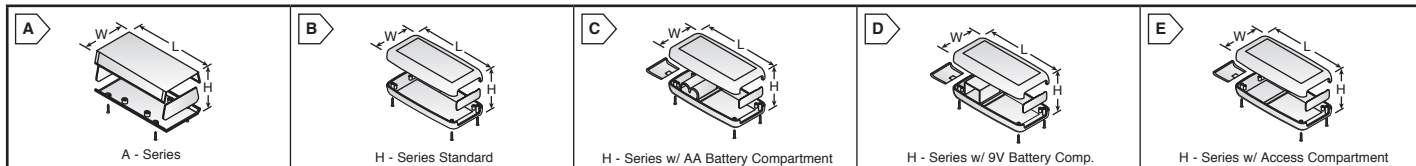

SERPAC Enclosures and Cases