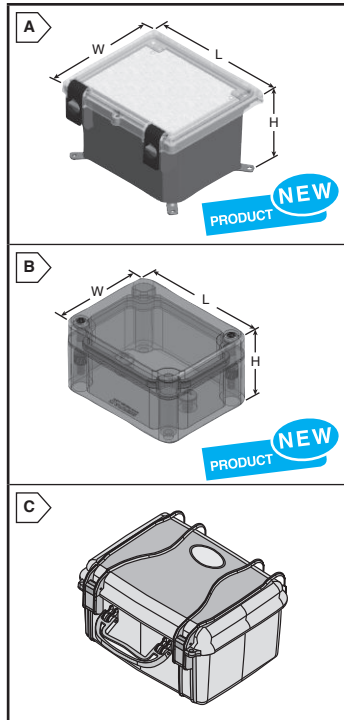

SERPAC SE - SERIES EQUIPMENT CASES

There are 4 colors available, replace the ( ) in the part number with:

GM for Gunmetal (Dark Gray) or B for Black or

CY for Caution Yellow or IQ for International Orange

* GM not available

For quantities greater than listed, call for quote.

MOUSER STOCK NO.	Serpac Part No.	Fig.	Dimensions: in.			Price Each
			L	W	H	
* 635-R-120-B	SE-120-	C	8.70	7.45	3.89	17.36
635-R-300-	SE-300-	C	10.80	9.85	4.50	48.10
635-R-520-	SE-520-	C	14.85	12.15	6.85	75.83
635-R-710-	SE-710-	C	19.75	15.53	5.41	114.95
635-R-720-	SE-720-	C	19.75	15.53	7.48	119.03