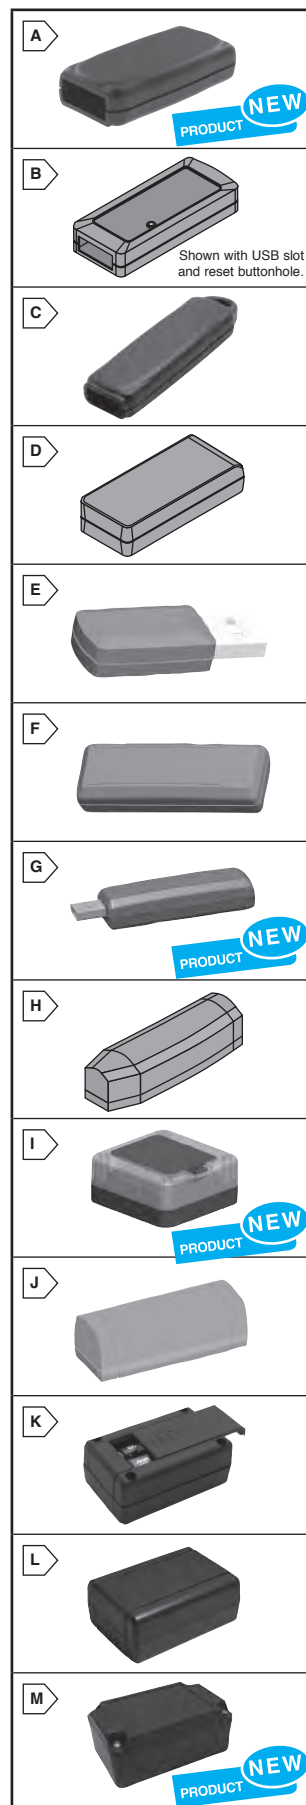

ABS PLASTIC AAA BATTERY BOX ENCLOSURES

MOUSER STOCK NO.	New Age Enclosures Part No.	Fig.	Dimensions: in.	Standard	Color	Price Each			
						1	10	25	100
789-S1A-251510	S1A-251510	K	2.5 x 1.5 x 1.0	Standard	White	3.16	2.58	2.41	2.32
789-S3A-251510	S3A-251510	K	2.5 x 1.5 x 1.0	Standard	Black	3.16	2.58	2.41	2.32

ABS MINI AA BATTERY BOX ENCLOSURE

MOUSER STOCK NO.	New Age Enclosures Part No.	Fig.	Dimensions: in.	Color	Price Each			
					1	10	25	100
789-S1A-302112	S1A-302112	L	3.8 x 2.41 x 1.05	White	3.43	2.80	2.63	2.48
789-S3A-302112	S3A-302112	L	3.8 x 2.41 x 1.05	Black	3.43	2.80	2.63	2.48

WATER RESISTANCE OUTDOOR UTILITY ENCLOSURE AND WALLPLATE

* Material: ASA * Also available in black

MOUSER STOCK NO.	New Age Enclosures Part No.	Fig.	Dimensions: in.	Color	Price Each			
					1	10	25	100
789-S6L-523322	S6L-523322	M	6.31 x 3.66 x 2.405	Gray	8.50	6.97	6.50	6.25
789-S6L-523322WP	S6L-523322WP	M	5.7 x 3.66 x 0.375	Gray	3.62	2.97	2.79	2.62

Accessories

MOUSER STOCK NO.	New Age Enclosures Part No.	Description	Price Each			
			1	10	25	100
789-ACC-AAPOS-5223	ACC-AAPOS-5223	Battery Contact AA Single Positive Spring, Steel	.30	.25	.23	.21
789-ACC-AANEG-5201	ACC-AANEG-5201	Battery Contact AA Single Negative Spring, Steel	.30	.25	.23	.21
789-ACC-AADBL-5212	ACC-AADBL-5212	Battery Contact AA Double Left Spring, Steel	.44	.37	.34	.31

New Age Enclosures

Plastic Boxes