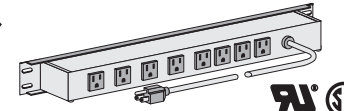

Features:

- Designed to fit all standard 19" cabinets, carts, racks
- Matte black steel housing
- Black 14/3 SJT cord
- Resettable circuit breaker
- Two year warranty
- Dimensions: 19"W x 1.75"H x 2.75"D
- UL listed, CSA approved

- Outlets rotated 90°, 4 outlets spaced to accommodate transformers.

MOUSER STOCK NO.	Wiremold Part No.	Fig.	Outlets	On/Off Switch	Cord Length	Price Each	
						1	5
681-J60B0B	J60B0B	A	6 Front	Yes	6'	53.52	51.45
681-J60B2B	J60B2B	A	6 Front	Yes	15'	68.65	65.99
681-J08B0B	J08B0B	B*	8 Rear	Yes	6'	53.01	50.98
681-J08B2B	J08B2B	B*	8 Rear	Yes	15'	63.19	61.74

legrand® CABINETMATE POWER STRIPS

Wiremold

Features:

- Designed to fit in all types of cabinets
- Gray aluminum housing
- UL listed, CSA approved (15A models only)
- Resettable circuit breaker

- Two year warranty
- 15A units: 14/3 SJT cord with NEMA 5-15P plug
- 20A units: 12/3 SJT cord with NEMA 5-20P plug