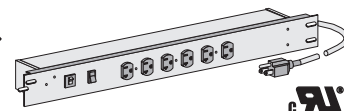

Features:

- Designed to fit all standard 19" cabinets, carts, racks
- Matte black steel housing
- Black 14/3 SJT cord
- Resettable circuit breaker
- Two year warranty
- Dimensions: 19"W x 1.75"H x 2.75"D
- UL listed, CSA approved

- Outlets rotated 90°, 4 outlets spaced to accommodate transformers.

MOUSER STOCK NO.	Wiremold Part No.	Fig.	Outlets	On/Off Switch	Cord Length	Price Each	
						1	5
681-J60B0B	J60B0B	A	6 Front	Yes	6'	53.52	51.45
681-J60B2B	J60B2B	A	6 Front	Yes	15'	68.65	65.99
681-J08B0B	J08B0B	B*	8 Rear	Yes	6'	53.01	50.98
681-J08B2B	J08B2B	B*	8 Rear	Yes	15'	63.19	61.74

legrand® CABINETMATE POWER STRIPS

Wiremold

Features:

- Designed to fit in all types of cabinets
- Gray aluminum housing
- UL listed, CSA approved (15A models only)
- Resettable circuit breaker

- Two year warranty
- 15A units: 14/3 SJT cord with NEMA 5-15P plug
- 20A units: 12/3 SJT cord with NEMA 5-20P plug