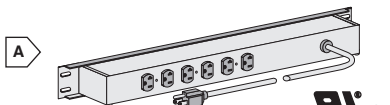

MOUSER STOCK NO.	Wiremold Part No.	Fig.	Outlets	On/Off Switch	Cord Length	Price Each	
						1	5
681-J06B0B20	J06B0B20	A	6 Rear	Yes	6'	92.15	85.29
681-J06B2B20	J06B2B20	A	6 Rear	Yes	15'	67.18	64.59
681-J06B0B20X	J06B0B20X	A	6 Rear	No	6'	63.23	60.21
681-J06B0B20	J06B0B20	B	6 Front	Yes	6'	71.52	68.73
681-J06B2B20	J06B2B20	B	6 Front	Yes	15'	72.57	69.10
681-J06B0B20X	J06B0B20X	B	6 Front	No	6'	71.52	68.73
681-J06B2B20X	J06B2B20X	B	6 Front	No	15'	72.57	69.10

legrand® SPECIAL APPLICATION 19" RACK MOUNTED POWER STRIPS

Wiremold

Specifications:

- Electrical rating: 15A, 120V

Features:

- Designed to fit all standard 19" cabinets, carts, and racks
- Matte black steel housing
- Black 14/3 SJT cord
- UL recognized CSA approved
- 120 Volt, 15 amp resettable circuit breaker
- Dimensions: 19"W x 1.75"H x 2.75"D