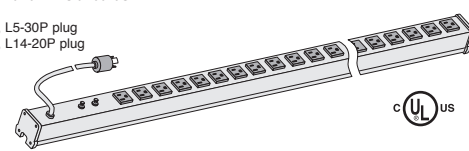

MOUSER STOCK NO.	Wiremold Part No.	Total Current Rating	Outlets	Length	Cord Length	Price Each	
						1	5
681-3A44B2-1	3A44B2-1	30A	24	48"	12'	185.32	177.42
681-3A86B2-1	3A86B2-1	30A	36	70"	12'	215.23	204.06
681-4B44B2-2	4B44B2-2	40A	24	48"	12'	215.84	207.17
681-4B86B2-2	4B86B2-2	40A	36	70"	12'	236.40	226.90

Wiremold Racks & Accessories