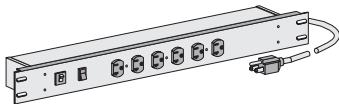

- 90° Rotated outlet units are rotated for applications using plug in power supplies
- Two year warranty

MOUSER STOCK NO.	Wiremold Part No.	Outlets	On/Off Switch	Description	Cord Length	Price Each	
						1	5
681-J06B0B-90	J06B0B-90	6 Front	Yes	90° Outlets	6'	62.76	59.77
681-J06B0BX	J06B0BX	6 Rear	No	Regular Outlets	6'	58.13	55.89
681-J06B2BX	J06B2BX	6 Rear	No	Regular Outlets	15'	63.38	60.36

legrand® METERREADER™ RETROFIT CURRENT MONITORING DEVICE

Wiremold

The first UL approved product of its kind, the MeterReader™ measures current and displays the reading on the remote unit installed at the front of the IT rack or cabinet.

Features:

- Retrofit current monitoring capability
- Remote display
- 20A or 30A current monitoring
- User configurable
- cULus listed
- All models include remote display, patch cable, and rack mountable faceplate

MOUSER STOCK NO.	Wiremold Part No.	Current Rating	Input/ Output	Input/Output Connector	Price Each	
					1	5
681-METL530	METL530	30A max.	100-127VAC	L5-30P/L5-30R	224.19	219.47
681-METL520	METL520	20A max.	100-127VAC	L5-20P/L5-20R	224.19	219.47
681-METL630	METL630	30A max.	208-250VAC	L6-30P/L6-30R	224.19	219.47
681-METL620	METL620	20A max.	208-250VAC	L6-20P/L6-20R	224.19	219.47