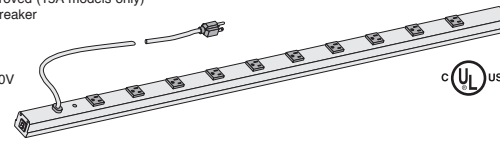

Specifications:

- Electrical rating: 120V

MOUSER STOCK NO.	Wiremold Part No.	Outlets	Amps	Length	Cord Length	Price Each	
						1	5
681-4810ULBC	4810ULBC	10	15	48"	6'	57.99	54.99
681-4810ULBD	4810ULBD	10	15	48"	15'	69.10	65.62
681-7011ULBC	7011ULBC	11	15	70"	6'	78.36	75.35
681-7011ULBD	7011ULBD	11	15	70"	15'	83.40	79.30
681-7712ULBC	7712ULBC	12	15	77"	6'	82.83	82.48
681-7712ULBD	7712ULBD	12	15	77"	15'	99.52	94.46
681-4810ULBC20R	4810ULBC20R	10	20	48"	6'	87.53	82.90
681-4810ULBD20R	4810ULBD20R	10	20	48"	15'	99.65	94.38
681-7011ULBC20R	7011ULBC20R	11	20	70"	6'	101.02	95.68
681-7011ULBD20R	7011ULBD20R	11	20	70"	15'	113.12	107.15
681-7712ULBC20R	7712ULBC20R	12	20	77"	6'	102.46	97.07
681-7712ULBD20R	7712ULBD20R	12	20	77"	15'	121.46	115.66

legrand® POWER COMMANDER 30A AND 40A POWER DISTRIBUTION UNITS

Wiremold

Among the first in the industry to meet the new UL60950-1 1st Edition and ITE standards, these PDUs feature UL489 Listed breakers to increase the safety and reliability of distributed power.

Features:

- Meets UL60950-1 1st Edition and ITE standards
- AC Voltage input:
  - 30A units: 100-127V, L5-30P plug
  - 40A units: 200-230V, L14-20P plug
- Narrow aluminum profile: (1 1/2"W x 2 7/8"H)
- Easy access breakers provide overload protection
- Built in mounting rail