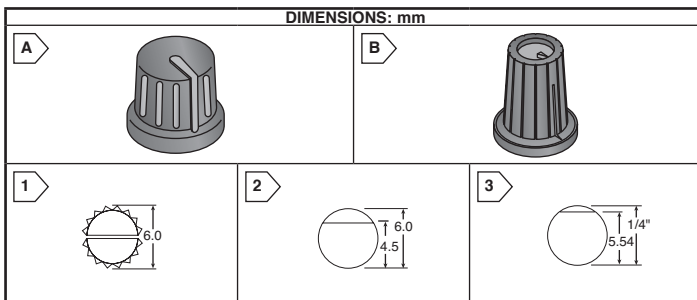

TWO-COLOR KNOBS

"Soft Touch" Knobs

These rubberized "soft touch" two color knobs provide a clean look with tactile control. Available in several pointer colors, these knobs provide a stylish look to any front panel.

MOUSER STOCK NO.	Fig.	Color	Pointer Color	Dimensions: in.			Price Each			
				Shaft	Dia.	Height	1	10	100	500
T18 (6mm, 18 Tooth Knurled Shaft)										
450-BA160	A1	Black	Red	.236	.63	.57	.60	.444	.40	.377
450-BA260	A1	Black	Yellow	.236	.63	.57	.60	.444	.40	.377
450-BA360	A1	Black	Blue	.236	.63	.57	.60	.444	.40	.377
450-BA460	A1	Black	Green	.236	.63	.57	.60	.444	.40	.377
450-BA760	A1	Black	White	.236	.63	.57	.60	.444	.40	.377
D Shaft										
450-BA161	A2	Black	Red	.236	.63	.57	.60	.444	.40	.377
450-BA261	A2	Black	Yellow	.236	.63	.57	.60	.444	.40	.377
450-BA361	A2	Black	Blue	.236	.63	.57	.60	.444	.40	.377
450-BA461	A2	Black	Green	.236	.63	.57	.60	.444	.40	.377
450-BA761	A2	Black	White	.236	.63	.57	.60	.444	.40	.377
450-BA600	A2	Black	None	.236	.63	.57	.60	.444	.40	.377

D Shaft Control Knobs

MOUSER STOCK NO.	Fig.	Color	Pointer Color	Dimensions: in.			Price Each			
				Shaft	Dia.	Height	1	10	100	500
450-WB118	B3	Black	Red line/top	.252	.67	.76	.75	.501	.457	.412
450-WB218	B3	Black	Yellow line/top	.252	.67	.76	.75	.501	.457	.412
450-WB318	B3	Black	Blue line/top	.252	.67	.76	.75	.501	.457	.412
450-WB418	B3	Black	Green line/top	.252	.67	.76	.75	.501	.457	.412