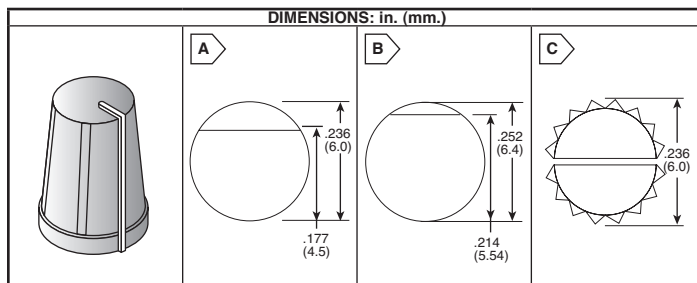

TWO-COLOR RUBBERIZED KNOBS

These rubberized two color knobs provide a clean, modern look with precise control. Available in several color combinations, these knobs provide a stylish look to any front panel.

MOUSER STOCK NO.	Fig.	Body Color	Line Color	Dimensions: in.			Price Each			
				Shaft	Dia.	Height	1	10	100	500
D Shaft (6mm)										
450-4660	A	Gray	Black	.236	.52	.61	.66	.443	.408	.373
450-4661	A	Gray	Red	.236	.52	.61	.66	.443	.408	.373
450-4662	A	Gray	Yellow	.236	.52	.61	.49	.426	.373	.341
450-4663	A	Gray	Blue	.236	.52	.61	.49	.426	.373	.341
450-4667	A	Gray	Gray	.236	.52	.61	.49	.426	.373	.341
450-4760	A	Black	White	.236	.52	.61	.66	.443	.408	.373
450-4761	A	Black	Red	.236	.52	.61	.49	.426	.373	.341
450-4762	A	Black	Yellow	.236	.52	.61	.49	.426	.373	.341
450-4763	A	Black	Blue	.236	.52	.61	.49	.426	.373	.341
450-4764	A	Black	Green	.236	.52	.61	.49	.426	.373	.341
450-4765	A	Black	Gray	.236	.52	.61	.49	.426	.373	.341
D Shaft (6.4mm)										
450-4641	B	Gray	Red	.252	.52	.61	.49	.426	.373	.341
450-4642	B	Gray	Yellow	.252	.52	.61	.49	.426	.373	.341
450-4643	B	Gray	Blue	.252	.52	.61	.49	.426	.373	.341
450-4646	B	Gray	Black	.252	.52	.61	.49	.426	.373	.341
450-4647	B	Gray	Gray	.252	.52	.61	.49	.426	.373	.341
450-4741	B	Black	Red	.252	.52	.61	.49	.426	.373	.341
450-4742	B	Black	Yellow	.252	.52	.61	.49	.426	.373	.341
450-4743	B	Black	Blue	.252	.52	.61	.49	.426	.373	.341
450-4745	B	Black	Gray	.252	.52	.61	.49	.426	.373	.341
450-4747	B	Black	White	.252	.52	.61	.49	.426	.373	.341

MOUSER STOCK NO.	Fig.	Body Color	Line Color	Dimensions: in.			Price Each			
				Shaft	Dia.	Height	1	10	100	500
T18 (6mm, 18 Tooth Knurled Shaft)										
450-1518	C	Gray	Red	.236	.52	.61	.49	.426	.373	.341
450-2518	C	Gray	Yellow	.236	.52	.61	.49	.426	.373	.341
450-3518	C	Gray	Blue	.236	.52	.61	.49	.426	.373	.341
450-6518	C	Gray	Black	.236	.52	.61	.49	.426	.373	.341
450-7518	C	Gray	Gray	.236	.52	.61	.49	.426	.373	.341
450-1C618	C	Black	Red	.236	.52	.61	.49	.426	.373	.341
450-2C618	C	Black	Yellow	.236	.52	.61	.49	.426	.373	.341
450-3C618	C	Black	Blue	.236	.52	.61	.49	.426	.373	.341
450-5C618	C	Black	Gray	.236	.52	.61	.49	.426	.373	.341
450-7618	C	Black	White	.236	.52	.61	.63	.425	.392	.358

Eagle Plastic Devices

Knobs