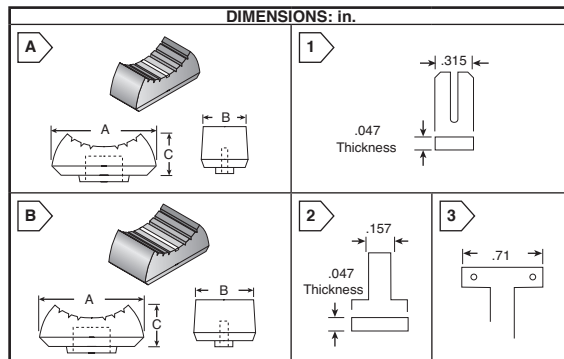

EAGLE PLASTIC DEVICES Control and Instrument Knobs

SLIDE CONTROL KNOBS

MOUSER STOCK NO.	Fig.	Body Color	Line Color	Shaft Size	Dimensions: in.			Price Each			
					A	B	C	1	10	100	500
450-SL2112	A1	Red	Black	1.2x8	.945	.591	.445	.52	.422	.388	.355
450-SL2212	A1	Yellow	Black	1.2x8	.945	.591	.445	.52	.422	.388	.355
450-SL2312	A1	Blue	Black	1.2x8	.945	.591	.445	.52	.422	.388	.355
450-SL2412	A1	Green	Black	1.2x8	.945	.591	.445	.52	.422	.388	.355
450-SL2512	A1	Gray	Black	1.2x8	.945	.591	.445	.52	.422	.388	.355
450-SL2612	A1	Black	White	1.2x8	.945	.591	.445	.52	.422	.388	.355
450-SL4512	B1	Gray	Black	1.2x8	1.02	.433	.433	.52	.422	.388	.355
450-SL4514	B2	Gray	Black	1.2x4	1.02	.433	.433	.52	.422	.388	.355
450-SL5512	B2	Gray	Black	1.2x4	.945	.354	.425	.52	.422	.388	.355
450-SL6112	B3	Red	White	1.2x18	.953	.453	.406	.55	.444	.40	.377
450-SL6312	B3	Blue	White	1.2x18	.953	.453	.406	.55	.444	.40	.377
450-SL6512	B3	Gray	Black	1.2x18	.953	.453	.406	.55	.444	.40	.377
450-SL6612	B3	Black	White	1.2x18	.953	.453	.406	.55	.444	.40	.377
450-SL6712	B3	White	Black	1.2x18	.953	.453	.406	.55	.444	.40	.377