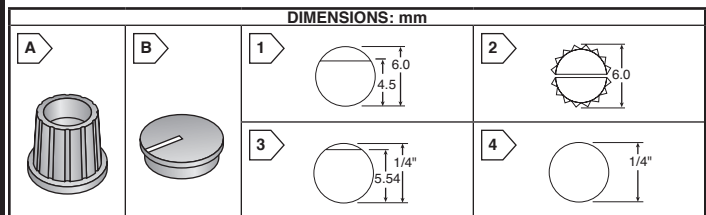

COLOR-CODED PLASTIC KNOBS AND CAPS

Knobs
These push on control knobs can be customized by using color coded caps. Multiple colors are available from stock. Order color coded caps separately.

* T18 is a 6mm, 18 tooth knurled shaft.

MOUSER STOCK NO.	Fig.	Color	Shaft Type	Dimensions: in.			Price Each			
				Shaft	Dia.	Height	1	10	100	500
450-AA150	A1	Black	D Shaft	.236	.59	.75	.34	.288	.244	.222
450-AA150C	A1	Clear	D Shaft	.24	.59	.75	.45	.386	.319	.293
450-AA151	A1	Lt. Grey	D Shaft	.236	.59	.75	.34	.288	.244	.222
450-AA152	A2	Lt. Grey	T18 *	.236	.59	.75	.34	.288	.244	.222
450-AA152C	A2	Clear	T18 *	.24	.59	.75	.45	.386	.319	.293
450-AA180	A3	Black	D Shaft	.252	.71	.63	.34	.288	.244	.222
450-AA181	A2	Black	T18 *	.236	.71	.63	.34	.288	.244	.222
450-AA190	A3	Black	D Shaft	.252	.79	.75	.34	.288	.244	.222
450-AA191	A2	Dk. Grey	T18 *	.252	.79	.75	.34	.288	.244	.222
450-AA192	A2	Black	T18 *	.252	.79	.75	.34	.288	.244	.222
450-AA193	A4	Black	set screw	.252	.79	.75	.84	.702	.637	.583

MOUSER STOCK NO.	Fig.	Cap Color	Pointer Color	Fits Knob	Price Each			
					1	10	100	500
450-CP151	B	Red	White		.28	.233	.166	.133
450-CP153	B	Blue	White		.28	.233	.166	.133
450-CP155	B	Grey	White	450-AA150, 450-AA151, 450-AA152	.28	.233	.166	.133
450-CP156	B	Black	White		.28	.233	.166	.133
450-CP157	B	White	Black		.28	.233	.166	.133
450-CP158	B	Clear	White	450-AA150C, 450-AA152C	.34	.279	.201	.159
450-CP185	B	Grey	Black		.28	.233	.166	.133
450-CP186	B	Black	White	450-AA180, 450-AA181	.28	.233	.166	.133
450-CP191	B	Red	White		.28	.233	.166	.133
450-CP192	B	Yellow	White		.28	.233	.166	.133
450-CP193	B	Blue	White		.28	.233	.166	.133
450-CP194	B	Green	White	450-AA190, 450-AA191, 450-AA192, 450-AA193	.28	.233	.166	.133
450-CP195	B	Grey	White		.28	.233	.166	.133
450-CP196	B	Black	White		.28	.233	.166	.133