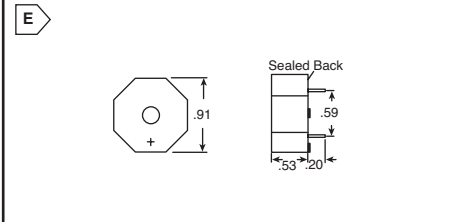

MALLORY SONALERT®

• Board mount with circuitry • Low profile and compact • Piezo tone quality • Made in the USA

MOUSER STOCK NO.	Fig.	Frequency	Minimum Sound Pressure (dB/2 ft.)	Rated Voltage	Maximum Current	Price Each			
						1	25	50	100
539-MSR320R	D	3.40KHz ± .4KHz	75 @ 12V	3-20VDC	3-16mA @ 3-20VDC	4.27	3.84	3.79	3.09
539-MSR320SR	D	3.40KHz ± .4KHz	62 @ 3V	3-20VDC	3-16mA @ 3-20VDC	4.44	4.23	4.00	3.78
539-MSR516NR	D	3.90KHz ± .4KHz	85 @ 12V	5-16VDC	3-16mA @ 5-16VDC	7.06	6.47	6.01	4.67
539-MSO320R	E	3.15KHz ± .4KHz	75 @ 12V	3-20VDC	3-16mA @ 3-20VDC	4.65	4.60	4.57	4.19
539-MAS800Q	F	2.8KHz ± .5KHz	103 @ 12V	9-12VDC	50mA @ 12VDC	6.46	5.56	5.34	5.15
539-MAS800SQ	F	2.8KHz ± .5KHz	103 @ 12V	9-12VDC	50mA @ 12VDC	6.23	5.72	5.52	5.30
539-MAS803Q	F	2.8KHz ± .5Hz	95 @ 3V	3-7VDC	130mA @ 7VDC	7.53	6.51	5.43	4.61
539-MAS806Q	F	2.8KHz ± .5Hz	95 @ 6V	5-14VDC	50mA @ 14VDC	6.61	5.66	4.71	4.58
539-MSR516NSR	D	3.90KHz	85 @ 12V	5-16VDC	3-16mA @ 5-16VDC	7.31	7.26	6.85	6.09
539-MAS806SQ	F	2.8KHz	95 @ 6V	5-14VDC	3-16mA @ 5-16VDC	7.86	6.37	5.74	5.09