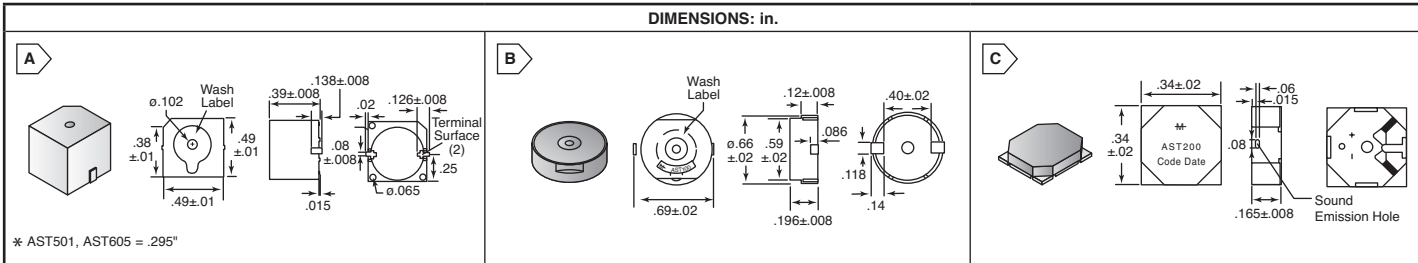

## MALLORY SONALERT II™ - SURFACE MOUNT (WITH AND WITHOUT CIRCUITRY)

MOUSER STOCK NO.	Fig.	Resonate/Oscillating Frequency (Hz)	Rated Voltage Vpp	Operating Voltage (max.)	Sound Pressure dB (min.)	Current Consumption (max.)	Price Each		
							1	25	50
539-ASI301Q	A	2300 ±300 Hz	5 VDC	4~7 VDC	90 dB	30 mA	2.77	2.56	2.35
539-ASI401Q	A	2300 ±300 Hz	12 VDC	9~15 Vpp	90 dB	50 mA	2.77	2.56	2.35
539-AST100Q	B	4000 ±500 Hz	5 Vpp	15 Vpp	80 dB	1.5 mA	1.69	1.57	1.40
539-AST200Q	C	2700 ±500 Hz	3 Vpp	2~5 Vpp	80 dB	80 mA	4.00	3.70	3.30
539-AST501Q	A	2400 ±500 Hz	1.5 Vpp	1~2 Vpp	85 dB	70 mA	2.43	2.21	2.10
539-AST605Q	A	2400 ±500 Hz	5 Vpp	4~7 Vpp	87 dB	50 mA	1.86	1.71	1.67