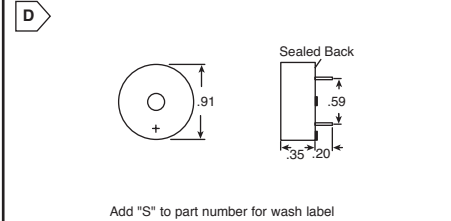

MALLORY SONALERT II™ - SURFACE MOUNT (WITH AND WITHOUT CIRCUITRY)

MOUSER STOCK NO.	Fig.	Resonate/Oscillating Frequency (Hz)	Rated Voltage Vpp	Operating Voltage (max.)	Sound Pressure dB (min.)	Current Consumption (max.)	Price Each		
							1	25	50
539-ASI301Q	A	2300 ±300 Hz	5 VDC	4~7 VDC	90 dB	30 mA	2.77	2.56	2.35
539-ASI401Q	A	2300 ±300 Hz	12 VDC	9~15 Vpp	90 dB	50 mA	2.77	2.56	2.35
539-AST100Q	B	4000 ±500 Hz	5 Vpp	15 Vpp	80 dB	1.5 mA	1.69	1.57	1.40
539-AST200Q	C	2700 ±500 Hz	3 Vpp	2~5 Vpp	80 dB	80 mA	4.00	3.70	3.30
539-AST501Q	A	2400 ±500 Hz	1.5 Vpp	1~2 Vpp	85 dB	70 mA	2.43	2.21	2.10
539-AST605Q	A	2400 ±500 Hz	5 Vpp	4~7 Vpp	87 dB	50 mA	1.86	1.71	1.67