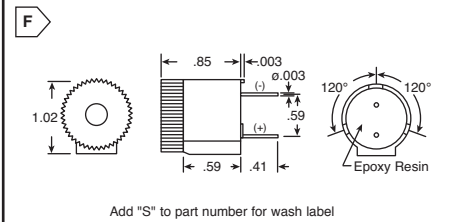

MALLORY SONALERT II™ - SPECIALTY BOARD MOUNT WITH CIRCUITRY

MOUSER STOCK NO.	Fig.	Sound Type	Freq.	Minimum Sound Pressure (dB/2 ft.)	Rated Voltage	Maximum Current	Price Each			
							1	25	50	100
539-MSR516NPR	D	Fast Pulse	3.9KHz	85 @ 12V	5-16VDC	3-12mA @ 5-16VDC	7.63	6.10	5.59	4.88
539-MSR516NJR	D	Slow Pulse	3.9KHz	85 @ 12V	5-16VDC	3-12mA @ 5-16VDC	5.38	4.83	4.41	4.23
539-MSR516WR	D	Whooping Siren	3.9KHz	85 @ 12V	5-16VDC	3-12mA @ 5-16VDC	12.99	11.91	10.76	9.71
539-MSR516XR	D	Siren	3.9KHz	85 @ 12V	5-16VDC	3-12mA @ 5-16VDC	10.42	9.70	8.70	7.70