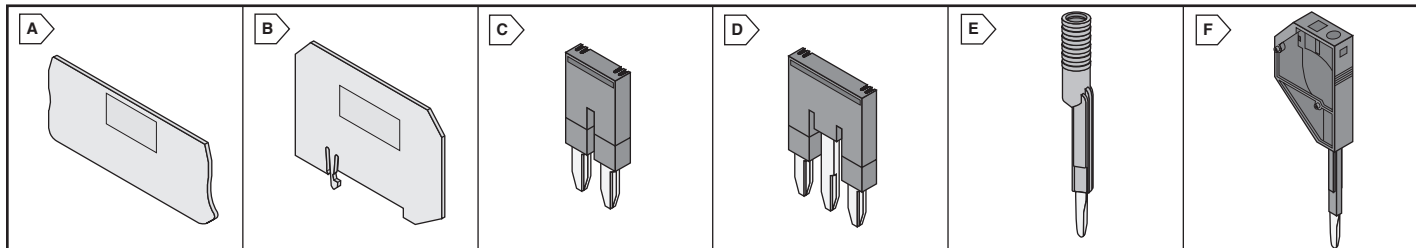

PHOENIX CONTACT CLIPLINE Complete Accessories

CLIPLINE COMPLETE - Four Terminal Block Technologies, One Common Line of Accessories

END COVERS

• RoHS compliant per Phoenix documentation

RoHS Compliant

For quantities greater than listed, call for quote.

SEPARATING PLATES

• RoHS compliant per Phoenix documentation

RoHS Compliant

For quantities greater than listed, call for quote.

MOUSER STOCK NO. Mfr. Mfr. Part No.	Phoenix Type	Fig.	Color	Series	Description	Price Each			
						1	10	50	100
651-3047167	ATP-UT	B	Gray	UT	Separating Plate for UT 2.5, UT 4, UT 6, UT 10, & UT 2.5/1P Terminal Blocks	.65	.601	.549	.487
651-3030721	ATP-ST 4	B	Gray	ST / DT	Separating Plate for ST 1.5, ST 2.5, ST 4, & DT 2.5 Terminal Blocks	.68	.598	.577	.524
651-3030815	ATP-ST4-QUARTTO	B	Gray	ST	Separating Plate for ST 1.5-Quattro, ST 2.5-Quattro, ST 4-Quattro Terminal Blocks	.97	.857	.815	.742
651-3030789	ATP-ST4-TWIN	B	Gray	ST	Separating Plate for ST 1.5-Twin, ST 2.5-Twin, & ST 4-Twin Terminal Blocks	.89	.807	.766	.693
651-3030747	ATP-STTB-4	B	Gray	ST	Separating Plate for STTB 1.5, STTB 2.5, STTB 4 Terminal Blocks	1.04	.927	.885	.802
651-3024481	ATP-ZFK 2.5/6	B	Gray	ST	Separating Plate for STS 6 Terminal Blocks	.51	.458	.427	.395
651-3206209	ATP-QTC	B	Gray	QT	Separating Plate for QTC 1.5 & QTC 2.5 Terminal Blocks	.60	.538	.51	.467
651-3206212	ATP-QTC-TWIN	B	Gray	QT	Separating Plate for QTC 1.5-Twin & QTC 1.5-TG Terminal Blocks	.75	.667	.636	.584
651-3206225	ATP-QTC-QUATTRO	B	Gray	QT	Separating Plate for QTC 1.5-Quattro Terminal Blocks	.81	.718	.687	.624