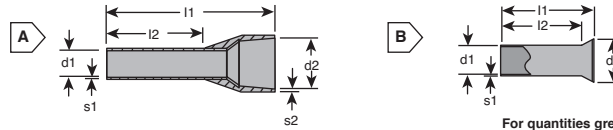

PHOENIX CONTACT Ferrules

SINGLE WIRE FERRULES

Insulated

For quantities greater than listed, call for quote.

MOUSER STOCK NO.	Phoenix Part No.	Phoenix Type	Fig.	Color	Wire Size		Dimensions: mm						Price Each			
					(mm2)	AWG	l1	l2	d1	d2	s1	s2	1	10	50	100
651-3203024	3203024	AI 0.25-6 YE	A	Yellow	0.25	24	10.50	6.00	0.80	2.00	0.25	0.25	.32	.29	.27	.25
651-3203053	3203053	AI 0.34-6 TQ	A	Turquoise	0.34	22	10.50	6.00	0.80	2.00	0.25	0.25	.32	.29	.27	.25
651-3200014	3200014	AI 0.5-8WH	A	White	0.5	20	14.00	8.00	1.10	2.50	0.15	0.25	.20	.19	.17	.159
651-3201301	3201301	AI 0.5-6 OG	A	Orange	0.5	20	12.00	6.00	1.10	2.50	0.15	0.25	.24	.22	.20	.19
651-3200687	3200687	AI 0.5 - 6 WH	A	White	0.5	20	12.00	6.00	1.10	2.50	0.15	0.25	.29	.25	.23	.21
651-3201275	3201275	AI 0.5 -10 WH	A	White	0.5	20	16.00	10.00	1.10	2.50	0.15	0.25	.32	.29	.27	.25
651-3200182	3200182	AI 1-10 RD	A	Red	0.75	18	14.00	8.00	1.30	2.80	0.15	0.25	.33	.30	.28	.26
651-3200027	3200027	AI 0.75-8 BU	A	Blue	1	18	16.00	10.00	1.50	3.00	0.15	0.30	.20	.19	.17	.159
651-3200030	3200030	AI 1-8 RD	A	Red	1	18	14.00	8.00	1.50	3.00	0.15	0.30	.20	.19	.17	.159
651-3200519	3200519	AI 0.75-8 GY	A	Gray	0.75	18	14.00	8.00	1.30	2.80	0.15	0.25	.20	.19	.17	.159
651-3201314	3201314	AI 0.75-6 WH	A	White	0.75	18	12.00	6.00	1.30	2.80	0.15	0.25	.26	.24	.21	.20
651-3200742	3200742	AI 1 - 6 RD	A	Red	1	18	12.00	6.00	1.50	3.00	0.15	0.30	.29	.25	.23	.21
651-3200195	3200195	AI 1.5-10 BK	A	Black	1.5	16	18.00	10.00	1.80	3.40	0.15	0.30	.33	.30	.28	.26
651-3201136	3201136	AI 1.5-8 RD	A	Red	1.5	16	14.00	8.00	1.80	3.40	0.15	0.30	.17	.16	.15	.13
651-3200043	3200043	AI 1.5-8 BK	A	Black	1.5	16	14.00	8.00	1.80	3.40	0.15	0.30	.20	.19	.17	.159
651-3200755	3200755	AI 1,5 - 8 BK	A	Black	1.5	16	12.00	6.00	1.80	3.40	0.15	0.30	.29	.25	.23	.21
651-3200522	3200522	AI 2,5 - 8 BU	A	Blue	2.5	14	14.00	8.00	2.30	4.20	0.15	0.30	.23	.21	.19	.18
651-3200962	3200962	AI 2.5-12 BU	A	Blue	2.5	14	18.00	12.00	2.30	4.20	0.15	0.30	.38	.35	.32	.30
651-3200072	3200072	AI 2.5-18 GY	A	Gray	2.5	14	24.00	18.00	2.30	4.20	0.15	0.30	.47	.43	.39	.35
651-3200535	3200535	AI 4-10 GY	A	Gray	4	12	17.00	10.00	2.80	4.80	0.20	0.30	.33	.30	.28	.26
651-3200438	3200438	AI 4-12 OG	A	Orange	4	12	19.00	12.00	2.80	4.80	0.20	0.30	.42	.39	.35	.33
651-3200593	3200593	AI 4 -18 GY	A	Gray	4	12	26.00	18.00	2.80	4.80	0.20	0.30	.56	.48	.46	.42
651-3200548	3200548	AI 6-12 YE	A	Yellow	6	10	20.00	12.00	3.50	6.20	0.20	0.30	.51	.47	.41	.38
651-3201107	3201107	AI 6-12 BK	A	Black	6	10	20.00	12.00	3.50	6.20	0.20	0.30	.45	.39	.36	.34
651-3200108	3200108	AI 6 -12 GN	A	Green	6	10	20.00	12.00	3.50	6.20	0.20	0.30	.51	.47	.41	.38

Uninsulated

- Material: Electrolytic copper with tin plating
- Dimensions of the ferrules correspond to DIN 46 228-1

RoHS Compliant

For quantities greater than listed, call for quote.