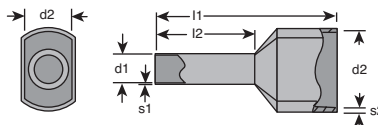

TWIN WIRE FERRULES - INSULATED

For quantities greater than listed, call for quote.

MOUSER STOCK NO.	Phoenix Part No.	Phoenix Type	Color	Wire Size		Dimensions: mm						Price Each			
				(mm2)	AWG	l1	l2	d1	d2	s1	s2	1	10	50	100
651-3200933	3200933	AI-TWIN 2 X 0.5-8 WH	White	2 x 0.5	20	15.00	8.00	1.50	2.5/4.7	0.15	0.25	.37	.34	.31	.288
651-3200807	3200807	AI-TWIN 2 X 0.75-8 GY	Gray	2 x 0.75	18	15.00	8.00	1.80	2.8/5.0	0.15	0.25	.37	.34	.31	.288
651-3200810	3200810	AI-TWIN 2 X 1-8 RD	Red	2 x 1	18	15.00	8.00	2.05	3.4/5.4	0.15	0.30	.39	.37	.33	.31
651-3200823	3200823	AI-TWIN 2 X 1.5-8 BK	Black	2 x 1.5	16	16.00	8.00	2.30	3.6/6.6	0.15	0.30	.39	.37	.33	.31
651-3200836	3200836	AI-TWIN 2 X 2.5-10 BU	Blue	2 x 2.5	14	18.50	10.00	2.90	4.2/7.8	0.20	0.30	.42	.39	.35	.33
651-3201000	3201000	AI-TWIN 2 X 4-12 GY	Gray	2 x 4	12	23.00	12.00	3.80	4.9/8.8	0.20	0.40	1.02	.91	.83	.77
651-3201013	3201013	AI-TWIN 2 X 6-14 YE	Yellow	2 x 10	10	25.00	14.00	4.90	5.9/10	0.20	0.40	1.20	1.07	.97	.90

FERRULE KITS

Features: 651-1202072

- Metal case with latch
- Assorted insulated ferrules with wire stripper and crimping tool
- Clear labeling on the inner side of the lid