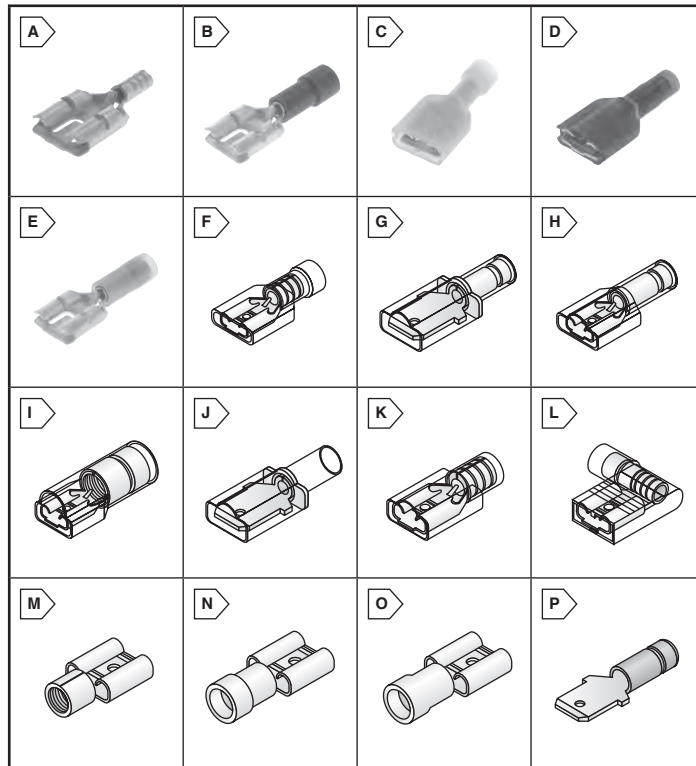

FULLY INSULATED COUPLERS

RoHS Compliant

* Male ** Female

For quantities greater than listed, call for quote.

MOUSER STOCK NO.	Molex Part No.	Fig.	Wire Size (AWG)	Accepts Tab Size (in.)	Color	Price Each			
						1	100	500	1000
* 538-19004-0001	19004-0001	J	18-22	.250x.032	Red	.27	.214	.171	.154
* 538-19004-0009	19004-0009	J	10-12	.250x.032	Yellow	.37	.29	.248	.198
** 538-19005-0001	19005-0001	K	18-22	.250x.032	Red	.22	.166	.143	.115
** 538-19005-0010	19005-0010	K	10-12	.250x.032	Yellow	.44	.34	.248	.223

FULLY INSULATED QUICK DISCONNECT FLAGS

• Space saving design

RoHS Compliant

Avikrimp® Fully Pre-Insulated

For quantities greater than listed, call for quote.

MOUSER STOCK NO.	Molex Part No.	Fig.	Wire Size (AWG)	Accepts Tab Size (in.)	Color	Price Each			
						1	100	500	1000
538-19006-0001	19006-0001	L	18-22	.250x.032	Red	.33	.257	.239	.218
538-19006-0011	19006-0011	L	14-16	.250x.032	Blue	.55	.44	.356	.305
538-19006-0019	19006-0019	L	10-12	.250x.032	Yellow	.76	.604	.505	.404
538-19006-0005	19006-0005	L	18-22	.187x.020	Red	.59	.45	.381	.305

Fully Insulated (Standard Flare)

For quantities greater than listed, call for quote.

MOUSER STOCK NO.	Molex Part No.	Fig.	Wire Size (AWG)	Accepts Tab Size (in.)	Color	Price Each			
						1	100	500	1000
538-19007-0001	19007-0001	L	18-22	.250x.032	Red	.34	.265	.228	.184
538-19007-0009	19007-0009	L	18-22	.187x.020	Red	.40	.31	.267	.222
538-19007-0021	19007-0021	L	14-16	.250x.032	Blue	.42	.32	.275	.222
538-19-007-0040	19007-0040	L	10-12	.250x.032	Yellow	.56	.32	.30	.21
538-19007-0029	19007-0029	L	14-16	.187x.020	Blue	.43	.33	.286	.228

QUICK DISCONNECTS

RoHS Compliant

Krimptite® Butted Seam Non-Insulated - Female

MOUSER STOCK NO.	Molex Part No.	Fig.	Wire Size (AWG)	Accepts Tab Size (in.)	Price Each			
					1	100	500	1000
Krimptite® Butted Seam Non-Insulated - Female								
538-19016-0009	19016-0009	M	18-22	.250 x .032	.10	.096	.091	.079
538-19016-0006	19016-0006	M	18-22	.187 x .032	.06	.05	.048	.044
InsulKrimp® PVC Insulated - Female								
538-19017-0037	19017-0037	N	14-16	.250 x .032	.13	.103	.088	.085
Avikrimp® Nylon Insulated With Vibration Support - Female								
538-19019-0012	19019-0012	O	18-22	.250 x .032	.31	.223	.178	.16
538-19019-0031	19019-0031	O	14-16	.250 x .032	.31	.228	.182	.164
538-19019-0022	19019-0022	O	14-16	.110 x .020	.34	.26	.235	.187
538-19019-0037	19019-0037	O	10-12	.250 x .032	.54	.428	.372	.301
538-19019-0006	19019-0006	O	18-22	.187 x .020	.34	.264	.221	.186
538-19019-0027	19019-0027	O	14-16	.187 x .020	.31	.25	.201	.174
538-19019-0004	19019-0004	O	18-22	.110 x .032	.32	.231	.185	.166
538-19019-0001	19019-0001	O	18-22	.110 x .020	.37	.28	.233	.19
Krimptite® Economical Non-Insulated - Male								
538-19022-0004	19022-0004	P	18-22	.250 x .032	.11	.106	.111	.098
538-19022-0006	19022-0006	P	18-22	.187 x .020	.13	.12	.114	.101