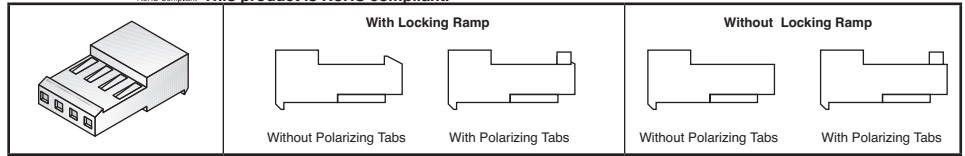

TE .156" Series IDC Connectors

Specifications:

- Voltage rating: 250VAC
- Current rating: 5A max.
- Low-level resistance: 3mΩ max. initial
- Operating temperature: -55°C to +105°C
- Dielectric withstanding Voltage: 1250VAC/1Min.
- Insulation resistance: 5000MΩ min. initial

Material and Finish:

- Housing: UL94V-2 rated, type 6/6 and 6/12 nylon
- Contacts: Phosphor bronze, post tin plated

Features:

- End to end stackable
- Contacts are lubricated to prevent fretting corrosion
- 156 Centers
- Pre-loaded with contacts

This product is RoHS compliant.

File No. LR7189

File No. E28476

RoHS Compliant

CLOSED END

For quantities greater than listed, call for quote.