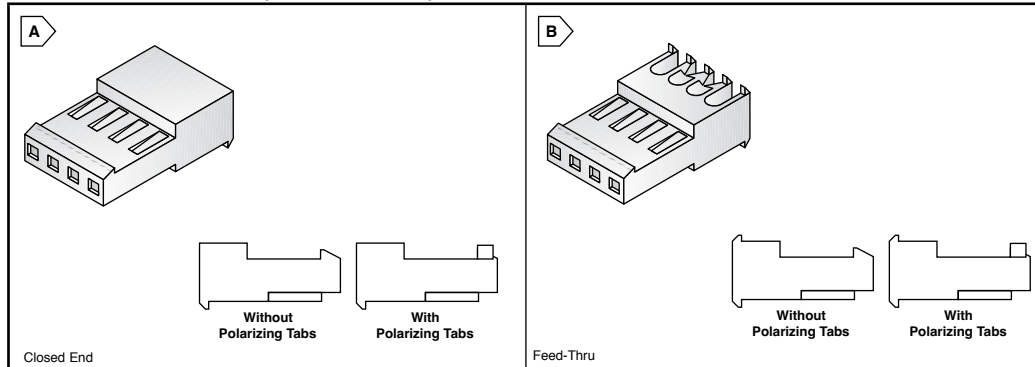

TE .100" Series IDC Connectors

RoHS Compliant This product is RoHS compliant.

TE Authorized Distributor
connectivity

Specifications:

- Voltage rating: 250VAC
- Current rating: 4A max.
- Low-level resistance: 5mΩ max. initial
- Operating temp.: -55°C to +105°C
- Dielectric withstanding Voltage: 750VAC/1min.
- Insulation resistance: 5000MΩ min. initial
- Pre-loaded with contacts

CLOSED END STYLE

MOUSER STOCK NO.	TE Part No.	Fig.	Number of Positions	Wire Size (AWG)	Color	Price Each		
						1	10	100
Closed End without Polarizing Tabs								
571-3-640440-2	3-640440-2	A	2	22	Red	.16	.142	.115
571-3-640440-3	3-640440-3	A	3	22	Red	.20	.177	.164
571-3-640440-4	3-640440-4	A	4	22	Red	.21	.183	.176
571-3-640440-5	3-640440-5	A	5	22	Red	.33	.281	.269
571-3-640440-6	3-640440-6	A	6	22	Red	.35	.30	.288
571-3-640440-7	3-640440-7	A	7	22	Red	.48	.433	.368
571-3-640440-8	3-640440-8	A	8	22	Red	.50	.47	.36
571-3-640440-9	3-640440-9	A	9	22	Red	1.26	1.21	1.15
571-4-640440-0	4-640440-0	A	10	22	Red	.68	.619	.527
571-3-640441-2	3-640441-2	A	2	24	White	.12	.107	.103
571-3-640441-3	3-640441-3	A	3	24	White	.19	.169	.157
571-3-640441-4	3-640441-4	A	4	24	White	.15	.132	.123
571-3-640441-5	3-640441-5	A	5	24	White	.35	.304	.292
571-3-640441-6	3-640441-6	A	6	24	White	.31	.282	.25
571-3-640441-7	3-640441-7	A	7	24	White	.48	.433	.368
571-3-640441-8	3-640441-8	A	8	24	White	.54	.49	.42
571-3-640441-9	3-640441-9	A	9	24	White	1.40	1.25	.901
571-4-640441-0	4-640441-0	A	10	24	White	.72	.68	.52
571-3-640442-2	3-640442-2	A	2	26	Blue	.14	.124	.115
571-3-640442-3	3-640442-3	A	3	26	Blue	.26	.226	.185
571-3-640442-4	3-640442-4	A	4	26	Blue	.28	.238	.229
571-3-640442-5	3-640442-5	A	5	26	Blue	.35	.304	.292
571-3-640442-6	3-640442-6	A	6	26	Blue	.41	.37	.315
571-3-640442-7	3-640442-7	A	7	26	Blue	.51	.48	.36
571-3-640442-8	3-640442-8	A	8	26	Blue	.58	.54	.42
571-3-640442-9	3-640442-9	A	9	26	Blue	1.47	1.23	.92
571-4-640442-0	4-640442-0	A	10	26	Blue	.59	.52	.371
571-3-640443-2	3-640443-2	A	2	28	Green	.14	.124	.115
571-3-640443-3	3-640443-3	A	3	28	Green	.24	.206	.198
571-3-640443-4	3-640443-4	A	4	28	Green	.28	.238	.229
571-3-640443-5	3-640443-5	A	5	28	Green	.35	.304	.292
571-3-640443-6	3-640443-6	A	6	28	Green	.37	.329	.315
571-3-640443-7	3-640443-7	A	7	28	Green	.51	.48	.33
571-3-640443-8	3-640443-8	A	8	28	Green	.54	.52	.40
571-4-640443-0	4-640443-0	A	10	28	Green	.73	.68	.52