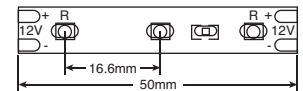

NB Series - Bright Flex Strips

For quantities greater than listed, call for quote.

MOUSER STOCK NO.	Inspired LED Part No.	Color	Color Temp/ Wavelength	Length (mm)	End Connector	Price Each	
						1	10
901-NB320005002C	NB-3200-0500-2C	Warm White	3200K	500	2	17.60	15.40
901-NB650005002C	NB-6500-0500-2C	Cool White	6500K	500	2	17.60	15.40
901-NB062505002C	NB-0625-0500-2C	Red	625nm	500	2	17.60	15.40
901-NB046505002C	NB-0465-0500-2C	Blue	465nm	500	2	17.60	15.40

SB Series is 50mm to 5,000mm in 50mm Increments*