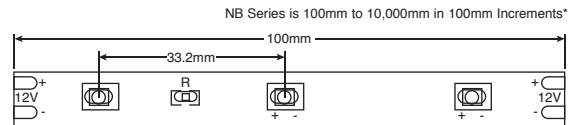

NB Series - Bright Flex Strips

For quantities greater than listed, call for quote.

MOUSER STOCK NO.	Inspired LED Part No.	Color	Color Temp/ Wavelength	Length (mm)	End Connector	Price Each	
						1	10
901-NB320005002C	NB-3200-0500-2C	Warm White	3200K	500	2	17.60	15.40
901-NB650005002C	NB-6500-0500-2C	Cool White	6500K	500	2	17.60	15.40
901-NB062505002C	NB-0625-0500-2C	Red	625nm	500	2	17.60	15.40
901-NB046505002C	NB-0465-0500-2C	Blue	465nm	500	2	17.60	15.40

SB Series is 50mm to 5,000mm in 50mm Increments*

SB Series - Super Bright Flex Strips

For quantities greater than listed, call for quote.

MOUSER STOCK NO.	Inspired LED Part No.	Color	Color Temp/ Wavelength	Length (mm)	End Connector	Price Each	
						1	10
901-SB320005002C	SB-3200-0500-2C	Warm White	3200K	500	2	19.20	16.80
901-SB650005002C	SB-6500-0500-2C	Cool White	6500K	500	2	19.20	16.80
901-SB062505002C	SB-0625-0500-2C	Red	625nm	500	2	19.20	16.80
901-SB062510002C	SB-0625-1000-2C	Red	625nm	1000	2	28.80	25.20
901-SB046505002C	SB-0465-0500-2C	Blue	465nm	500	2	19.20	16.80

*Please note, barrel connectors on each end will increase overall length by 25mm.

For complete listing of orderable part numbers, please visit mouser.com/inspiredled

ACCESSORIES FOR FLEX STRIPS

For quantities greater than listed, call for quote.

MOUSER STOCK NO.	Inspired LED Part No.	Description	Price Each	
			1	10
901-4841	4841	1 Amp, 12 Volt Power Supply	8.00	7.74
901-4822	4822	2 Amp, 12 Volt Power Supply	20.00	18.00
901-4775	4775	On - Off Switch	5.00	4.50
901-4793	4793	Flex Connectors, Pair for Both Ends	6.00	5.00
901-4802	4802	Distribution Connection Block	8.00	7.20

For quantities greater than listed, call for quote.

MOUSER STOCK NO.	Inspired LED Part No.	Description	Price Each	
			1	10
901-4804	4804	4 Inch Cable	3.00	2.70
901-4771	4771	3 Foot Cable	4.00	3.60
901-4772	4772	6 Foot Cable	5.00	4.50
901-4773	4773	12 Foot Cable	6.00	5.40
901-4774	4774	Cable Clamps (10 Pack)	3.00	2.70
901-4808	4808	120VAC Convenience Box	15.00	13.50