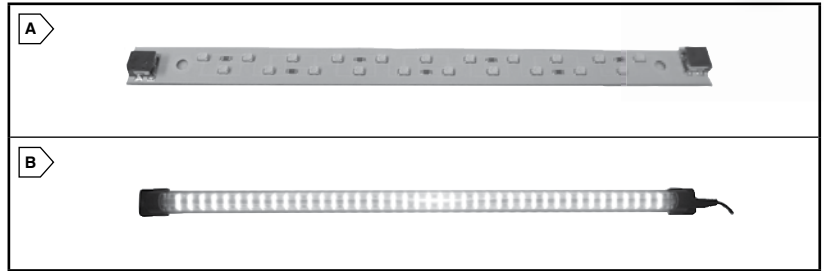

INSPIRED LED Arrays, Modules and Light Bars inspired LED

UNDER CABINET LIGHT PANELS

Features:

- Easy Installation
- Low Cost Modular Design
- Highly Efficient Power Supply
- Both Warm and Cool Color Light Options
- Low Energy Consumption
- Built in On-Off Switch for 1 Watt Light Panel
- Long Life:
  - 1 Watt - 80,000HRs
  - 2 Watt - 100,000HRs
- UV and IR free

RoHS Compliant

LED Panels

For quantities greater than listed, call for quote.

MOUSER STOCK NO.	inspired LED Part No.	Fig.	Wattage	Color	Color Temperature	Lumens (lm)	Overall Length (in.)	Description	Price Each	
									1	10
901-4783	4783	A	3	Warm White	3200K	180	16.75	42 LED Light Bars	23.00	19.32
901-4784	4784	A	3	Cool White	6500K	180	16.75	42 LED Light Bars	23.00	19.32
901-4823	4823	A	2	Warm White	3200K	23	8.5	Single, Super Bright, 21 LED Panel	13.00	11.70
901-4824	4824	A	2	Cool White	6500K	38	8.5	Single, Super Bright, 21 LED Panel	13.00	11.70
901-4865	4865	B	1.5	Warm White	3200K	55	10	LED Light Bars	15.00	13.00
901-4866	4866	B	1.5	Cool White	6500K	90	10	LED Light Bars	15.00	13.00
901-4867	4867	B	3	Warm White	3200K	55	18	LED Light Bars	22.00	18.00
901-4868	4868	B	3	Cool White	6500K	180	18	LED Light Bars	22.00	18.00

LED Panel Starter Kits

For quantities greater than listed, call for quote.

MOUSER STOCK NO.	inspired LED Part No.	Wattage	Color	Color Temperature	Lumens (lm)	Kit Includes							Price Each	
						LED Panel in Kit	No. of LED Panels	Power Supply	Cable Clamps	Mounting Screws	Interconnect Cables	Remote Switch	1	10
901-4831	4831	2	Warm White	3200K	23	4823	1	None	2	2	1 - 3'	None	13.00	12.58
901-4832	4832	2	Cool White	6500K	38	4824	1	None	2	2	1 - 3'	None	13.00	12.58
901-4825	4825	2	Warm White	3200K	23	4823	1	1	2	4	1 - 3'	1	22.00	21.29
901-4826	4826	2	Cool White	6500K	38	4824	1	1	2	4	1 - 3'	1	22.00	21.29
901-4827	4827	2	Warm White	3200K	23	4823	3	1	8	8	3 - 3'	1	48.00	46.44
901-4828	4828	2	Cool White	6500K	38	4824	3	1	8	8	3 - 3'	1	48.00	46.44
901-4829	4829	2	Warm White	3200K	23	4823	10	2	24	24	1 - 12', 1 - 6', 10 - 3'	2	149.00	144.16
901-4830	4830	2	Cool White	6500K	38	4824	10	2	24	24	1 - 12', 1 - 6', 10 - 3'	2	149.00	144.16

LED Backlighting Kit

A TV Back Light from Inspired LED can reduce eye strain by providing bias lighting in the form of an easy to install adhesive backed LED Light Strip. Bias Lighting serves to moderate or bias the range of motion in the iris muscles in the eye, which limits the size of the pupil. The frequent and sometimes dramatic variation in picture brightness from scene to scene in video programs can cause eyestrain and fatigue in an otherwise dark display environment. Our TV Back Light will provide enough light for your eyes to get their color reference, and you'll find that pictures seem a little crisper and colors more vivid.

MOUSER STOCK NO.	inspired LED Part No.	Wattage	Color	Color Temperature	Kit Includes						Description	Price Each	
					No. of LED Strip	Length of LED Strip (in.)	Power Supply	Cable	Cable Clamps	In-Line Switch		1	10
901-4834	4834	1	Cool White	6500K	1	20	1	1	1	1	20" for 32" Tablemount	29.50	28.55
901-4835	4835	1 1/2	Cool White	6500K	1	28	1	1	1	1	28" for 37-42" Tablemount	31.50	30.48
901-4836	4836	1 3/4	Cool White	6500K	1	36	1	1	1	1	36" for 46-52" Tablemount	33.50	32.42
901-4837	4837	1	Cool White	6500K	2	11.5	1	2	3	1	11 1/2" x 2 Kit for 32-42" Wallmount	39.50	38.22
901-4838	4838	1 1/4	Cool White	6500K	2	15.5	1	2	3	1	15 1/2" x 2 Kit for 46-52" Wallmount	43.50	42.09

ACCESSORIES

Interconnect Cables

For quantities greater than listed, call for quote.