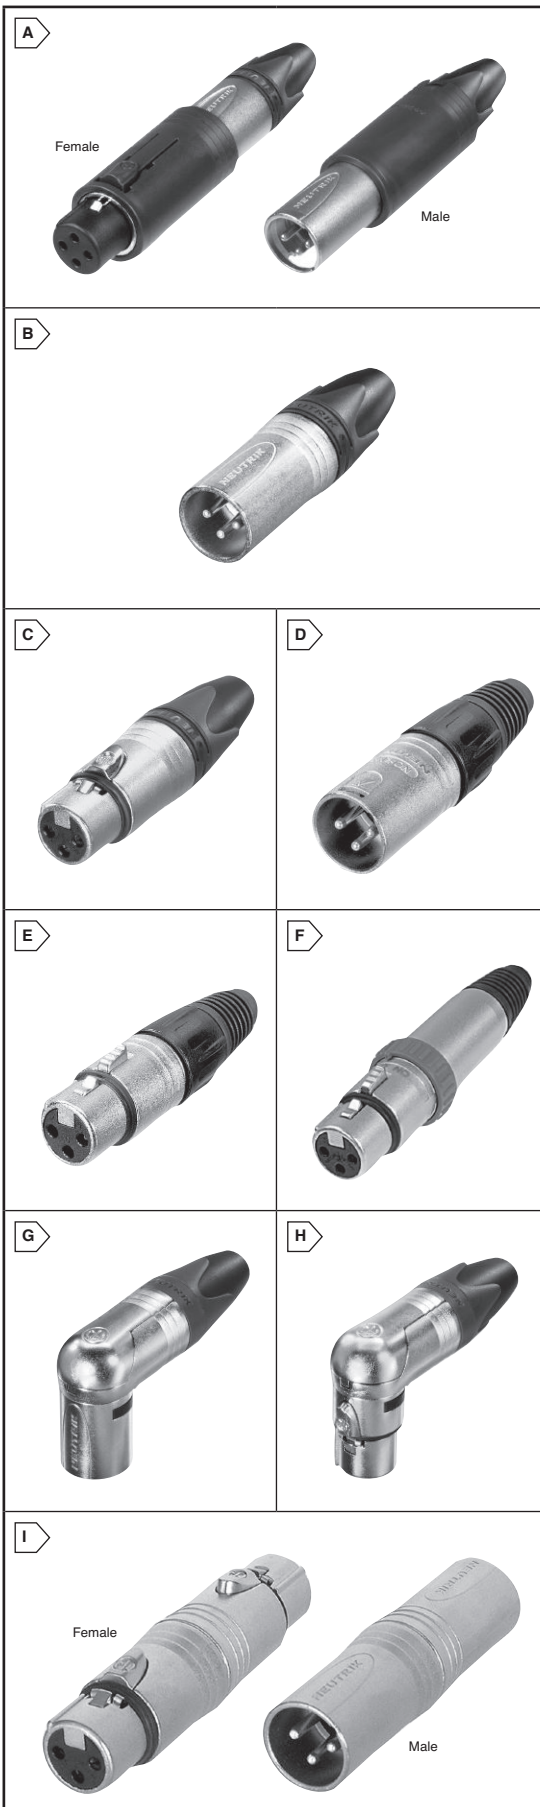

RX SERIES RIGHT ANGLE XLR CABLE CONNECTORS

- 7 x 45° indexing
- Chuck type cable clamp
- Improved locking recess without "window"

MOUSER STOCK NO.	Neutrik Part No.	Fig.	No. of Cont.	Gender	Contacts	Price Each			
						1	10	25	100
Satin Nickel Housing									
568-NC3MRX	NC3MRX	G	3	Male	Silver	8.28	7.51	6.87	6.35
568-NC4MRX	NC4MRX	G	4	Male	Silver	9.15	8.51	7.76	7.09
568-NC3FRX	NC3FRX	H	3	Female	Silver	8.63	7.77	7.17	6.63
568-NC4FRX	NC4FRX	H	4	Female	Silver	9.67	8.77	8.02	7.42
Black Chrome Housing									
568-NC3MRX-B	NC3MRX-B	G	3	Male	Gold	9.02	8.18	7.71	6.92
568-NC4MRX-B	NC4MRX-B	G	4	Male	Gold	9.79	9.27	8.61	7.94
568-NC3FRX-B	NC3FRX-B	H	3	Female	Gold	10.52	9.72	9.34	8.07
568-NC4FRX-B	NC4FRX-B	H	4	Female	Gold	12.76	11.66	10.82	9.99

XLR GENDER CONVERSION ADAPTERS

- IEC 268-12 Available

For quantities greater than listed, call for quote.

MOUSER STOCK NO.	Neutrik Part No.	Fig.	Description	Price Each			
				1	10	25	100
568-NA3MM/W	NA3MM	I	XLR male to XLR male, pre-wired	10.46	9.52	8.74	8.06
568-NA3FF/W	NA3FF	I	XLR female to XLR female, pre-wired	10.68	9.70	9.11	8.57

Audio/Video Connectors Neutrik