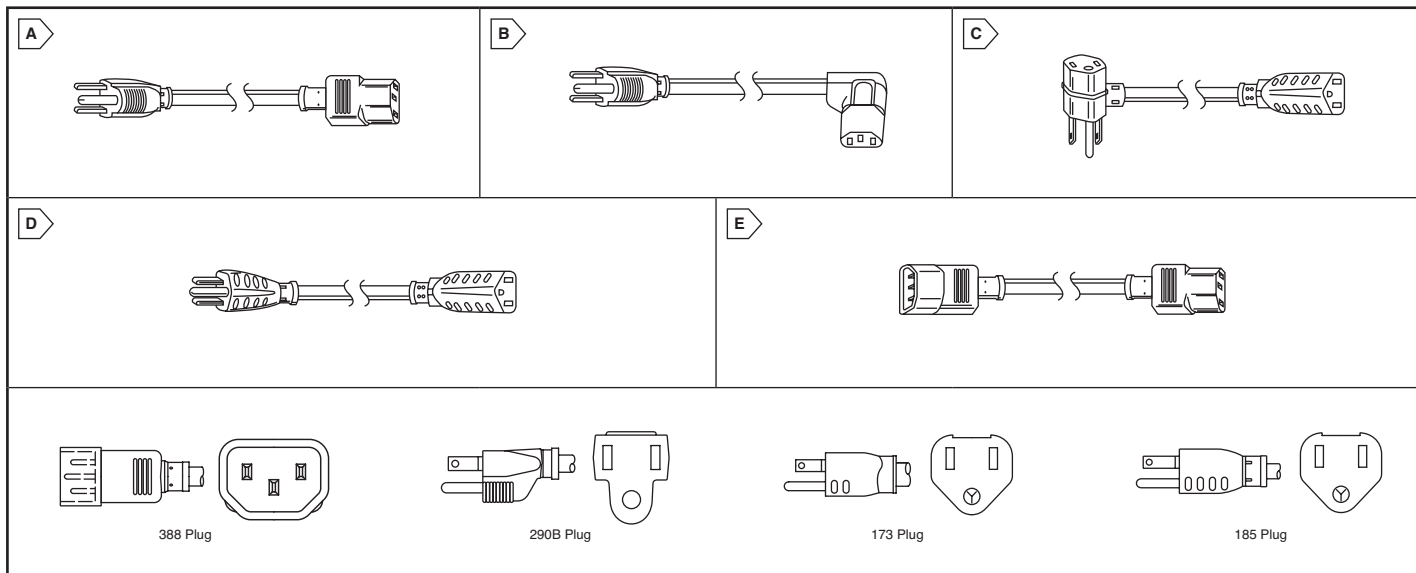

## VOLEX 3-CONDUCTOR DETACHABLE POWER SUPPLY CORDS

- Temperature: 60°C, 125V \* Rated 105°C
- International Color Coding

### Foil and Braid Shielded, Black PVC Jacketed

MOUSER STOCK NO.	Volex Part No.	Fig.	AWG (Stranded)	Length	Rating	Plug	Conn.	Cord	Price Each
<b>686-17660</b>	17660	A	18 (41x34)	6' 7"	1250 W/10A	290B	386A	SVT	<b>12.83</b>
<b>686-17661</b>	17661	A	18 (41x34)	9' 10"	1250 W/10A	290B	386A	SVT	<b>16.75</b>