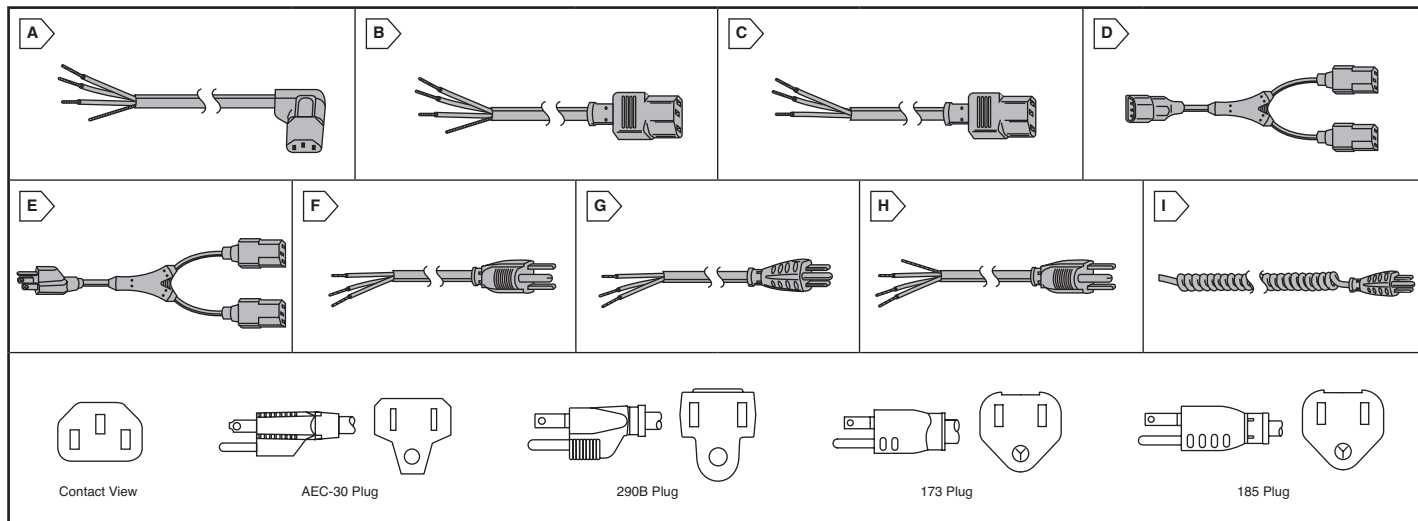

VOLEX 3-Conductor Power Cords

Volex

VOLEX 3-CONDUCTOR EQUIPMENT CORDS

- Outer Jacket Stripped 2"-51mm
- Conductors Stripped and Twisted 5/8"-16mm
- International Color Coding
- Temperature: 60°C
- Drain Wire: SVT-22AWG SJT - 20AWG

Shielded, Black Jacket Color - Right Angle

MOUSER STOCK NO.	Volex Part No.	Fig.	Length	AWG (Stranded)	Nominal O.D. (in.)	Rating	Cord	Price Each
686-17751	17751	A	6' 7"	18 (41x34)	.270	1250W/10A	SVT	9.46

Unshielded, PVC Black Jacket Color - Right Angle

MOUSER STOCK NO.	Volex Part No.	Fig.	Length	AWG (Stranded)	Nominal O.D. (in.)	Rating	Recap.	Cord	Price Each
686-17536	17536	A	6' 7"	18 (41x34)	.315	1250W/10A	PH910	SJT	7.36
686-17537	17537	A	9' 10"	18 (41x34)	.315	1250W/10A	PH910	SJT	10.28

Foil Shielded, PVC Jacketed Black Jacket Color

MOUSER STOCK NO.	Volex Part No.	Fig.	Length	AWG (Stranded)	Nominal O.D. (in.)	Rating	Recap.	Cord	Price Each
686-17749	17749	B	6' 7"	18 (41x34)	.270	1250W/10A	386A	SVT	13.57
686-17620	17620	B	6' 7"	16 (65x34)	.353	1625W/13A	386E	SJT	13.84
686-17621	17621	B	9' 10"	16 (65x34)	.353	1625W/13A	386E	SJT	23.18

Unshielded, PVC Jacketed, Black Jacket Color

MOUSER STOCK NO.	Volex Part No.	Fig.	Length	AWG (Stranded)	Nominal O.D. (in.)	Rating	Recap.	Cord	Price Each
686-17254	17254	C	7' 6"	18 (41x34)	.246	1250W/10A	386	SVT	6.60
686-17518	17518	C	6' 7"	18 (41x34)	.315	1250W/10A	386A	SJT	8.10
686-17520	17520	C	6' 7"	16 (26x30)	.340	1625W/13A	386E	SJT	10.81
686-17521	17521	C	9' 10"	16 (26x30)	.340	1625W/13A	386E	SJT	13.85

VOLEX Y-CORD TWIN END CORD SETS

- Color Coding North America
- Jack Color: Black
- Temperature Rating: 60°C
- Length of individual leg: 2ft.

MOUSER STOCK NO.	Volex Part No.	Fig.	Length	AWG (Stranded)	Nominal O.D. (in.)	Rating	Cord	Price Each	
								1	25
686-17268A	17268A	D	6'	18 (41x34)	.315	125V, 10A	---	13.97	12.58
686-17272A	17272A	E	6'	18 (41x34)	.315	125V, 10A	AEC-30	12.97	11.65
686-17274A	17274A	E	6'	16 (65x34)	.340	250V, 13A	AEC-30	16.06	14.52

© Copyright 2012 Mouser Electronics

VOLEX 3-CONDUCTOR PLASTIC NEMA 5-15P ORIGINAL EQUIPMENT CORDS

- Outer Jacket Stripped 2"-51mm
- Conductors Stripped and Twisted 5/8"-16mm
- Jacket Color: Black
- International Color Coding
- Temperature Rating: 60°C
- Drain Wire: SVT-22AWG, SJT-20AWG
- Temperature Rating: 105°C

Unshielded