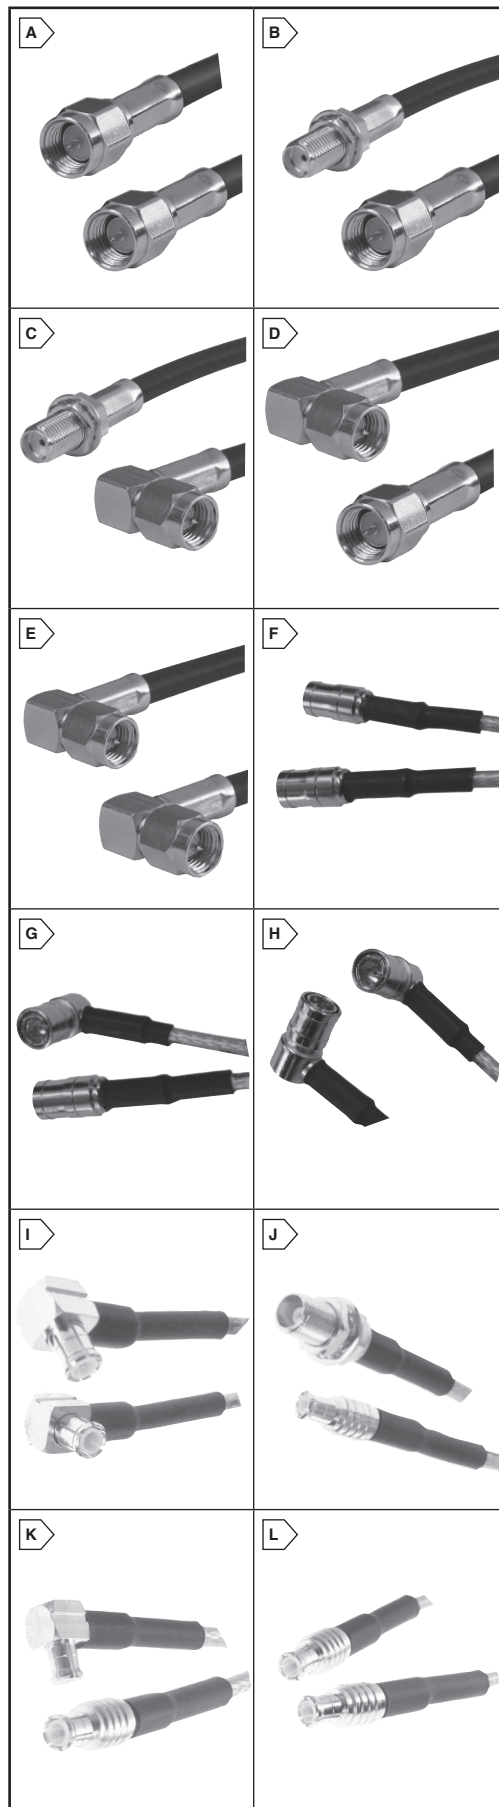

MCX TO MCX ASSEMBLIES

PRODUCT NEW

MOUSER STOCK NO.	Amphenol Part No.	Fig.	Cable Type	Length (L): in.	Connector 1	Connector 2	Price Each	
							1	10
Right Angle Plug to Right Angle Plug								
523-255104-08-06.00	255104-08-06.00	I	RG-178/U	6	252102	252102	13.22	12.40
523-255104-01-06.00	255104-01-06.00	I	RG-316/U	6	252102	252102	12.75	12.04
523-255104-03-12.00	255104-03-12.00	I	RG-316/U	12	252102	252102	14.11	13.30
523-255104-01-12.00	255104-01-12.00	I	RG-316 DS/U	12	252102	252102	14.66	13.60
Straight Plug to Bulkhead Jack								
523-255110-01-06.00	255110-01-06.00	J	RG-316/U	6	252103	252145	11.49	10.74
523-255110-01-12.00	255110-01-12.00	J	RG-316/U	12	252103	252145	12.37	11.63
Straight Plug to Right Angle Plug								
523-255103-01-06.00	255103-01-06.00	K	RG-316/U	6	252103	252102	10.56	10.11
523-255103-01-12.00	255103-01-12.00	K	RG-316/U	12	252103	252102	11.71	11.04
Straight Plug to Straight Plug								
523-255101-08-06.00	255101-08-06.00	L	RG-178/U	6	252103	252103	11.93	11.34
523-255101-05-06.00	255101-05-06.00	L	RG-179/U	6	252103	252103	15.93	15.43
523-255101-08-12.00	255101-08-12.00	L	RG-178/U	12	252103	252103	11.26	10.61
523-255101-05-12.00	255101-05-12.00	L	RG-179/U	12	252103	252103	16.07	15.31

Cable Assemblies

Amphenol