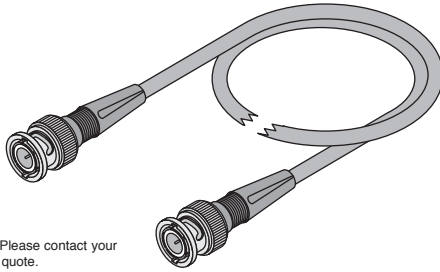

AIM-CAMBRIDGE BNC & Network Cable Assemblies

AIM-Cambridge
Connectivity Solutions
EMERSON
Network Power

BNC THIN ETHERNET COAXIAL CABLES

Features:

- Body Plating: Nickel
- Center Contact Plating: Gold
- Impedance: 50ohm
- Cable Color: Black PVC
- AWG: 20 stranded

Custom assemblies are available. Please contact your Mouser Sales Representative for a quote.

This product is RoHS compliant.

USB CABLE ASSEMBLIES

Features:

- USB version 2.0
- Color: Beige
- Contacts: Gold plated
- AWG: 20-28 for power; 28 for signal