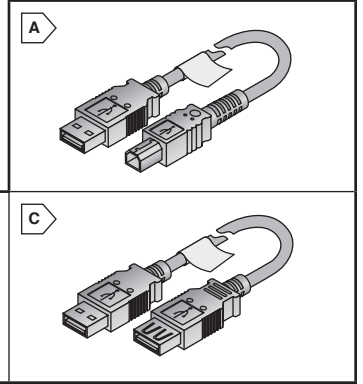

AIM-CAMBRIDGE BNC & Network Cable Assemblies

AIM-Cambridge
Connectivity Solutions
EMERSON
Network Power

BNC THIN ETHERNET COAXIAL CABLES

Features:

- Body Plating: Nickel
- Center Contact Plating: Gold
- Impedance: 50ohm
- Cable Color: Black PVC
- AWG: 20 stranded

Custom assemblies are available. Please contact your Mouser Sales Representative for a quote.

This product is RoHS compliant.

USB CABLE ASSEMBLIES

Features:

- USB version 2.0
- Color: Beige
- Contacts: Gold plated
- AWG: 20-28 for power; 28 for signal