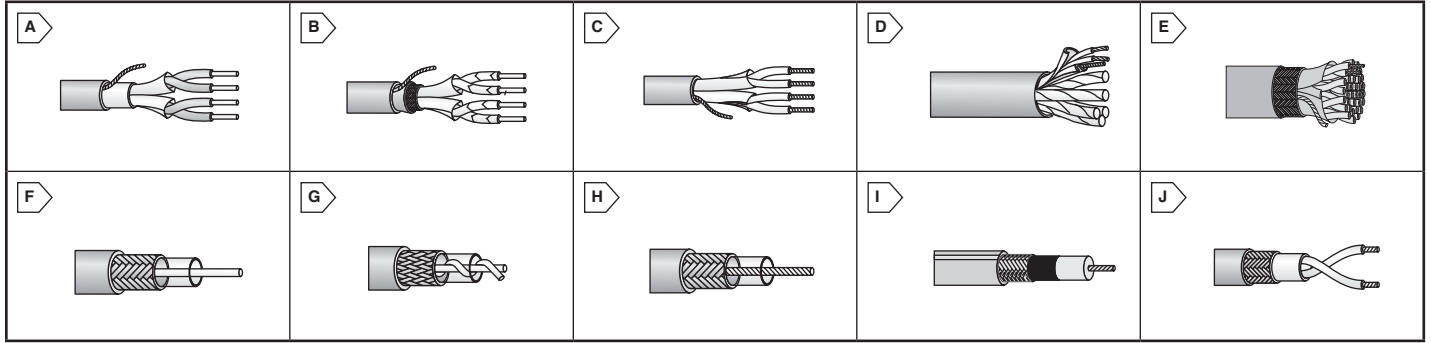

## BELDEN IBM TYPE CABLES

IBM Type 1A, IEEE 802.5 • Strand: Solid

Belden Part No.	Fig.	Cable Type	IBM Part No.	NEC Type	AWG	No. of Pairs	Nominal OD (in.)	Nom. Imp. Ω	% Type Shield	500 ft. Spools		1000 ft. Spools	
										MOUSER STOCK NO.	Price Per 500' Spool	MOUSER STOCK NO.	Price Per 1000' Spool
9688	A	Non-Plenum	4716748	MPG/CMG	22	2	.296 x .431	150	100/Foil, 65 Braid	566-9688-500	342.76	566-9688-1000	685.57
82688	B	Plenum	4716749	CMP	22	2	.248 x .348	150	100/Foil, 65 Braid	-----	-	566-82688-1000	2223.84

## BELDEN COMPUTER CABLES, PAIRED, AND INDIVIDUALLY SHIELDED

Belden Part No.	Fig.	NEC Type	No. of Pairs	AWG (Stranded)	Nom. OD (in.)	Nom. Imp. Ω	% Type Shield	100 ft. Spools		500 ft. Spools		1000 ft. Spools	
								MOUSER STOCK NO.	Price Per 100' Spool	MOUSER STOCK NO.	Price Per 500' Spool	MOUSER STOCK NO.	Price Per 1000' Spool
8777	D	CM	3	22 (7 x 30)	.273	50	100 Foil	566-8777-100	124.57	566-8777-500	484.78	566-8777-1000	1204.63
8778	D	CM	6	22 (7 x 30)	.362	50	100 Foil	566-8778-100	259.36	566-8778-500	1041.94	566-8778-1000	2395.94
9773	D	CM	3	18 (19 x 30)	.404	50	100 Foil	566-9773-100	217.70	-----	-	566-9773-1000	1958.48