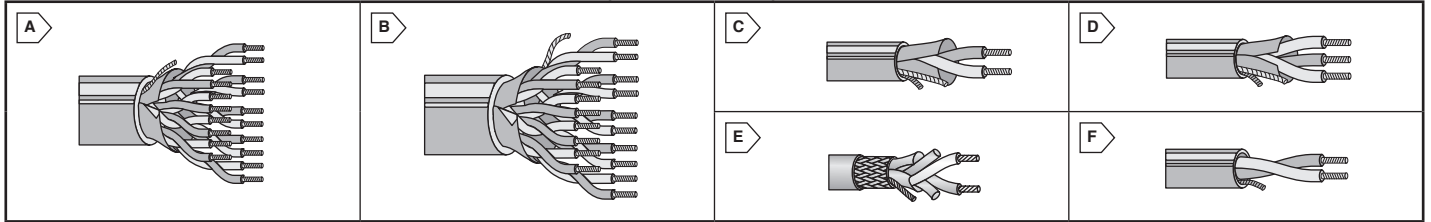

BELDEN Computer and Instrumentation Cable **BELDEN**

RoHS Compliant This product is RoHS compliant.

BELDEN OVERALL BELDFOIL® SHIELDED, INSTRUMENTATION, & COMPUTER CABLE

• 24AWG Stranded Conductors (7 x 32) • Tinned Copper, PVC Insulated, Twisted Pairs • UL AVM Style 2464 (300V 80°C), CSA AVM I A • Chrome PVC Jacket

AlphaWire Recommend Heat Shrink **FT221**

Belden Part No.	Fig.	Number of Pairs	Nominal O.D. (in.)	100 ft. Spools		500 ft. Spools		1000 ft. Spools	
				MOUSER STOCK NO.	Price Per 100' Spool	MOUSER STOCK NO.	Price Per 500' Spool	MOUSER STOCK NO.	Price Per 1000' Spool
9502	A	2	.222	566-9502-100	67.18	566-9502-500	282.50	566-9502-1000	649.58
9503	A	3	.232	566-9503-100	92.43	566-9503-500	365.17	566-9503-1000	839.68
9504	A	4	.265	566-9504-100	106.96	566-9504-500	449.76	566-9504-1000	899.51
9505	A	5	.289	566-9505-100	127.33	566-9505-500	520.67	566-9505-1000	1158.64
9506	A	6	.289	566-9506-100	167.41	566-9506-500	735.34	-	-
9507	A	7	.294	566-9507-100	177.76	-	-	-	-
9508	A	8	.324	566-9508-100	214.65	566-9508-500	877.84	-	-
9509	A	9	.334	566-9509-100	224.67	-	-	-	-
9510	A	10	.368	566-9510-100	270.08	566-9510-500	1062.67	-	-
9515	A	15	.417	566-9515-100	377.86	-	-	-	-
9519	A	19	.448	566-9519-100	505.42	-	-	-	-

BELDEN INDUSTRIAL AUTOMATION AND PROCESS CONTROL CABLES

Shielded, Instrumentation 300V Power-Limited Tray Cables

† Number of Triads

• Tinned Copper, Twisted Pairs • Overall 100% Beldfoil® Shield • Flame Retardant PVC Insulation and PVC Jacket • Chrome Jacket Color