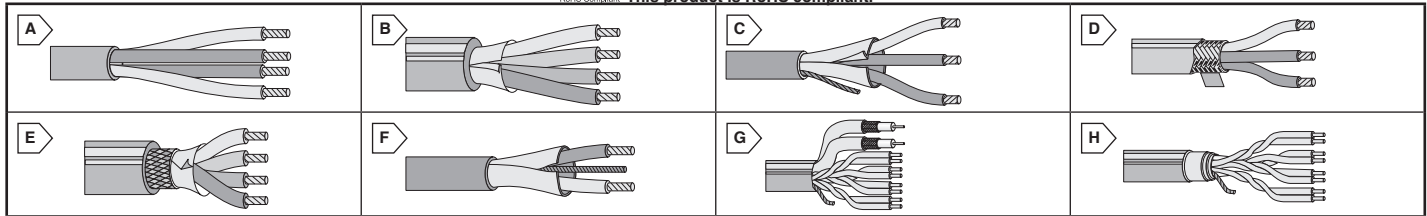

BELDEN Audio, Control and Instrumentation Cable

RoHS Compliant This product is RoHS compliant.

BELDEN AUDIO WIRE AND CABLE

Multi-Conductor Unshielded Control Cable (Plenum)

- FEP Insulation
- Red FEP Jacket
- Suitable for Outdoor and Direct Burial Applications
- Tinned Copper Conductor