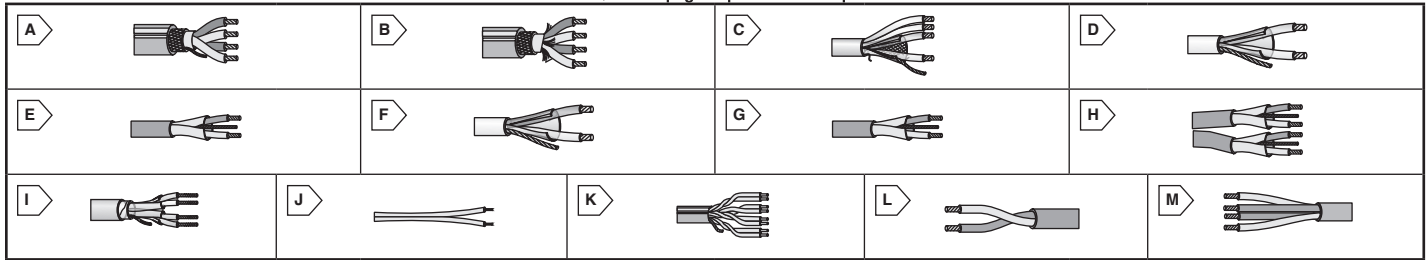

BELDEN Audio Cables

RoHS Compliant This page of product is compliant.

BELDEN FOUR-CONDUCTOR STAR QUAD, LOW IMPEDANCE CABLES

High-Conductivity Copper

- Polyethylene Insulation
- TC "French Braid" Shield (95% Coverage)
- Matte PVC Jacket

Color Code Chart		
To order replace with applicable code for color desired.		
02=Red	05=Green	08=Gray
04=Yellow	06=Blue	10=Black

Belden Part No.	Fig.	No. of Cond.	AWG (Stranded)	Nom. OD (in.)	100 ft. Spools			500 ft. Spools			1000 ft. Spools		
					MOUSER STOCK NO.	Stocked Colors	Price Per 100' Spool	MOUSER STOCK NO.	Stocked Colors	Price Per 500' Spool	MOUSER STOCK NO.	Stocked Colors	Price Per 1000' Spool
1172A	A	4	26 (30x40)	.190	-----	-	197.91	566-1172A-500-___	10	538.47	566-1172A-1000-___	02, 04, 05, 06, 08, 10	1238.19
1192A	B	4	24 (42x40)	.245	566-1192A-100-___	10	197.91	566-1192A-500-___	06, 10	786.04	566-1192A-1000-___	02, 04, 05, 06, 08, 10	1576.07

BELDEN Brilliance SPECIAL APPLICATION CABLE

- Applications:**
- Audio
 - Communication
 - Instrumentation

- Features:**
- PVC Jacket
 - Tinned Copper Conductors
 - Drain Wire: 18AWG (16x30)

Belden Part No.	Fig.	Description	NEC Type	No. of Pairs	AWG (Stranded)	Nom. OD (in.)	500 ft. Spool	
							MOUSER STOCK NO.	Price Per 500' Spool
1502R	C	Black Flame Retardant Jacket	CMR	2	22 (7x30)	.250	566-1502R-500-10	320.41