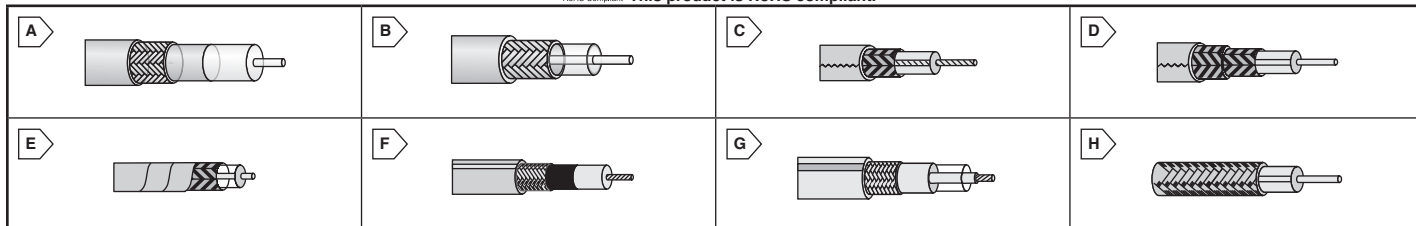

BELDEN 50 Ohm Coaxial Cables

RoHS Compliant This product is RoHS compliant.

BELDEN TRANSMISSION CABLES

Low Loss Transmission Cable - CMR Rated

Belden Part No.	Fig.	RG Type	AWG (Stranded)	Nom. O.D. (in.)	500 ft. Spool		1000 ft. Spool		
					MOUSER STOCK NO.	Price Per 500' Spool	MOUSER STOCK NO.	Price Per 1000' Spool	
Beldfoil® + 90% Tinned Copper Braid Shield									
7805	A	RG-174	25(Solid)	.110	566-7805-500	342.52	566-7805-1000	685.10	
Duofoil® Tape + 90% Tinned Copper Braid									
7805R	A	RG174	24.5 (Solid)	.110	566-7805R-500-08	353.75	566-7805R-1000-08	787.71	
7806R	A	RG58	19 (Solid)	.195	566-7806R-500	415.84	566-7806R-1000-10	963.91	
Duofoil® + 95% Tinned Copper Braid Shield									
7807A	A	RG-58	17(Solid)	.195	566-7807A-500	384.28	566-7807A-1000	883.62	
Duofoil® Tape + 95% Tinned Copper Braid									
7807R	A	RG58/U	17 (Solid)	.195	566-7807R-500	442.68	566-7807R-1000	973.83	
Duofoil® II + 95% Tinned Copper Braid Shield									
7808A	A	RG-8X	15(Solid)	.240	566-7808A-500	524.31	566-7808A-1000	1127.86	
Duobond® II + 95% Tinned Copper Braid									
7808R	A	RG-8X	15 (Solid)	.240	566-7808R-500-10	622.42	566-7808R-1000-10	1244.86	
7809R	A	- - -	13 (Solid)	.300	566-7809R-500-10	726.01	566-7809R-1000-10	1452.04	
Duobond® II + Tinned Copper Braid Shield									
7809A	A	Intermediate	13(Solid)	.300	566-7809A-500	659.19	566-7809A-1000	1317.56	
Duobond® II + Tinned Copper Braid Shield									
7810A	A	RG-8	10(Solid)	.403	566-7810A-500	734.84	566-7810A-1000	1635.25	
Bonded Duofoil® Tape + 95% Tinned Copper Braid									
7810R	A	RG8/U	10 (Solid)	.403	566-7810R-500-10	904.50	566-7810R-1000-10	1809.01	
Duofoil® + 90% Tinned Copper Braid Shield									
7977R	A	- - -	5.5 (Solid)	.590	566-7977R-500	1426.60	566-7977R-1000	2853.26	