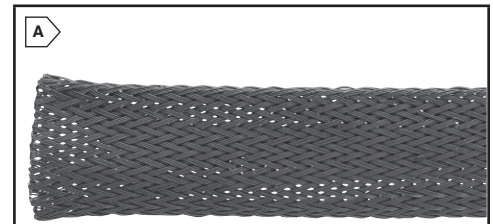

Features:

- -45°C to +150°C temperature range
- 20-mil nylon polyamide monofilament
- Extreme abrasion resistance without losing flexibility or durability
- Cuts cleanly with hot knife
- Resists fuels, solvents, salt water, chemicals, and UV rays
- Expandable to 150%
- Color: Black

MOUSER STOCK NO.	Alpha Part No.	Fig	Description	Size: in. (mm)	Expansion Range		Price Each
					in.	mm.	
602-160014-50BK	GRP1601/4 BK007	G	1/4" Black 50'	.250 (6.35)	.250 - .500	6.35 - 12.70	74.38
602-160014-250BK	GRP1601/4 BK003	G	1/4" Black 250'	.250 (6.35)	.250 - .500	6.35 - 12.70	301.70
602-160012-50BK	GRP1601/2 BK007	G	1/2" Black 50'	.500 (12.70)	.500 - 1.00	12.70 - 25.40	110.25
602-160012-250BK	GRP1601/2 BK003	G	1/2" Black 250'	.500 (12.70)	.500 - 1.00	12.70 - 25.40	427.02
602-160034-50BK	GRP1603/4 BK007	G	3/4" Black 50'	.750 (19.05)	.750 - 1.25	19.05 - 31.75	132.49
602-160034-250BK	GRP1603/4 BK003	G	3/4" Black 250'	.750 (19.05)	.750 - 1.25	19.05 - 31.75	478.06
602-160100-250BK	GRP1601IN BK003	G	1" Black 250'	1.00 (25.40)	1.00 - 1.50	25.40 - 38.10	560.84
602-160114-25BK	GRP16011/4 BK008	G	1 1/4" Black 25'	1.25 (31.75)	1.25 - 2.00	31.75 - 50.80	90.12
602-160134-25BK	GRP16013/4 BK008	G	1 3/4" Black 25'	1.75 (44.45)	1.75 - 2.75	44.45 - 69.85	105.88
602-160134-100BK	GRP16013/4 BK005	G	1 3/4" Black 100'	1.75 (44.45)	1.75 - 2.75	44.45 - 69.85	337.89
602-160214-25BK	GRP16021/4 BK008	G	2 1/4" Black 25'	2.25 (57.15)	2.25 - 3.00	57.15 - 76.20	125.71

NEW FROM ALPHA WIRE

Tubing

Alpha Wire

NEW FROM ALPHA WIRE

NEW FROM ALPHA WIRE