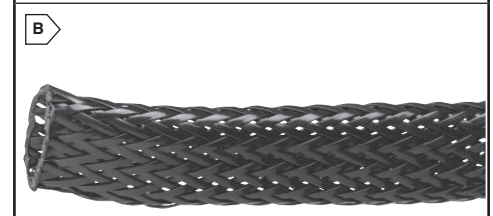

Features:

- -45°C to +150°C temperature range
- 20-mil nylon polyamide monofilament
- Extreme abrasion resistance without losing flexibility or durability
- Cuts cleanly with hot knife
- Resists fuels, solvents, salt water, chemicals, and UV rays
- Expandable to 150%
- Color: Black

MOUSER STOCK NO.	Alpha Part No.	Fig	Description	Size: in. (mm)	Expansion Range		Price Each
					in.	mm.	
602-160014-50BK	GRP1601/4 BK007	G	1/4" Black 50'	.250 (6.35)	.250 - .500	6.35 - 12.70	74.38
602-160014-250BK	GRP1601/4 BK003	G	1/4" Black 250'	.250 (6.35)	.250 - .500	6.35 - 12.70	301.70
602-160012-50BK	GRP1601/2 BK007	G	1/2" Black 50'	.500 (12.70)	.500 - 1.00	12.70 - 25.40	110.25
602-160012-250BK	GRP1601/2 BK003	G	1/2" Black 250'	.500 (12.70)	.500 - 1.00	12.70 - 25.40	427.02
602-160034-50BK	GRP1603/4 BK007	G	3/4" Black 50'	.750 (19.05)	.750 - 1.25	19.05 - 31.75	132.49
602-160034-250BK	GRP1603/4 BK003	G	3/4" Black 250'	.750 (19.05)	.750 - 1.25	19.05 - 31.75	478.06
602-160100-250BK	GRP1601IN BK003	G	1" Black 250'	1.00 (25.40)	1.00 - 1.50	25.40 - 38.10	560.84
602-160114-25BK	GRP16011/4 BK008	G	1 1/4" Black 25'	1.25 (31.75)	1.25 - 2.00	31.75 - 50.80	90.12
602-160134-25BK	GRP16013/4 BK008	G	1 3/4" Black 25'	1.75 (44.45)	1.75 - 2.75	44.45 - 69.85	105.88
602-160134-100BK	GRP16013/4 BK005	G	1 3/4" Black 100'	1.75 (44.45)	1.75 - 2.75	44.45 - 69.85	337.89
602-160214-25BK	GRP16021/4 BK008	G	2 1/4" Black 25'	2.25 (57.15)	2.25 - 3.00	57.15 - 76.20	125.71

NEW FROM ALPHA WIRE

Tubing

Alpha Wire

NEW FROM ALPHA WIRE

NEW FROM ALPHA WIRE