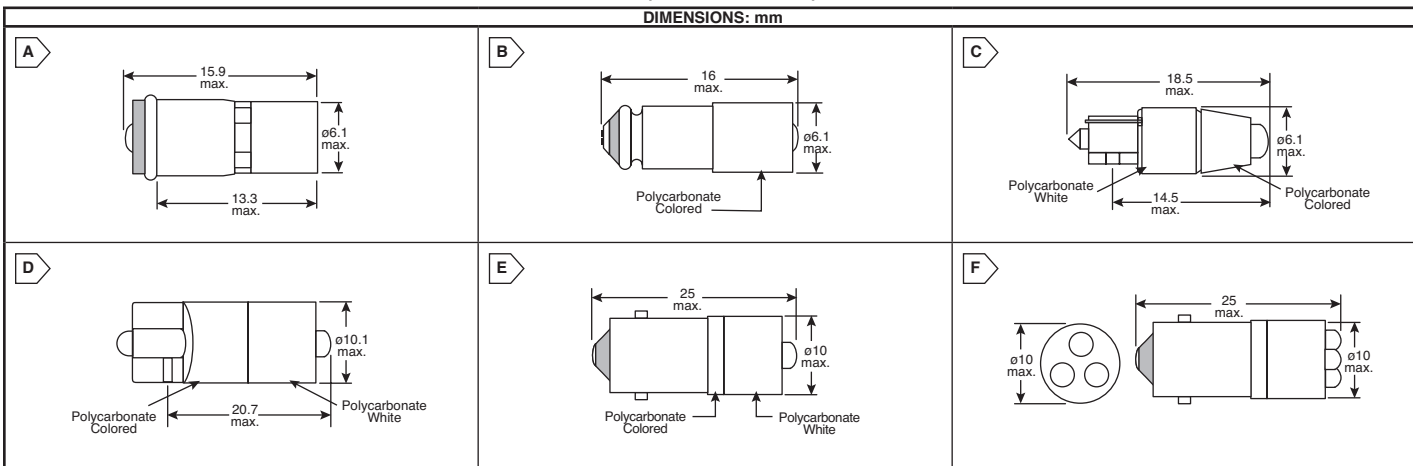

CHICAGO MINIATURE Incandescent Replacements

Chicago Miniature Lighting, LLC
Lighting the world since 1910

RoHS Compliant **This product is RoHS compliant.**

LED Indication

Chicago Miniature

INCANDESCENT REPLACEMENTS

Features:

- Extremely High Brightness with Low Current Draw
- Low Heat Generation
- Shock and Vibration Proof
- Five Standard Colors

Specification:

For quantities greater than listed, call for quote.

MOUSER STOCK NO.	Chicago Miniature Part No.	Fig.	Color	Voltage	Current (mA)	Luminous Intensity (mcd)	Wavelength (nm)	Replaces Incandescent No.	Price Each			
									1	10	100	500
15101 Series												
606-1510125UR3	1510125UR3	A	Red	12DC	14	330	630		8.04	5.63	4.82	4.27
606-1510125UG3	1510125UG3	A	Green	12DC	14	910	525	394, 330, 382	12.01	8.40	7.21	6.38
606-1510125W3	1510125W3	A	White Clear	12DC	14	700	—		12.01	8.40	7.21	6.38
606-1510125W3D	1510125W3D	A	White Diffused	12DC	14	350	—		12.01	8.40	7.21	6.38
606-1510135UR3	1510135UR3	A	Red	24DC	14	330	630	327, 376, 385, 387	7.99	5.60	4.80	4.25
606-1510135UG3	1510135UG3	A	Green	24DC	14	910	525		12.01	8.40	7.21	6.38
606-1510135W3D	1510135W3D	A	White Diffused	24DC	14	350	—		12.01	8.40	7.21	6.38
15121 Series												
606-1512125W3D	1512125W3D	B	White Diffused	12DC	7/14	350	—		10.31	7.21	6.19	5.53
606-1512135UG3	1512135UG3	B	Green	24DC	7/14	910	525		10.32	7.22	6.19	5.54
606-1512135W3D	1512135W3D	B	White Diffused	24DC	7/14	350	—	276, 334, 388	10.32	7.22	6.19	5.54
1511A Series												
606-1511A25W3	1511A25W3	C	White Clear	12AC/DC	6/12	600	—	18, 37, 70,	11.46	8.02	6.88	6.09
606-1511A25W3D	1511A25W3D	C	White Diffused	12AC/DC	6/12	300	—	73, 74	11.46	8.02	6.88	6.09
1511B Series												
606-1511B25W3	1511B25W3	D	White Clear	12AC/DC	7/14	700	—	192, 124, 158	11.46	8.02	6.88	6.09
606-1511B25W3D	1511B25W3D	D	White Diffused	12AC/DC	7/14	350	—	161, 168, 184	11.46	8.02	6.88	6.09
606-1511B35W3	1511B35W3	D	White Clear	24AC/DC	7/14	700	—	585, 655, 656,	11.46	8.02	6.88	6.09
18602 Series												
606-18602250	18602250	E	Red	12AC/DC	15	350	630	12MB, 181, 756,	8.16	5.70	4.90	4.33
606-18602252	18602252	E	Yellow	12AC/DC	15	300	587	1488, 1815,	9.01	6.30	5.41	4.79
606-18602257	18602257	E	Blue	12AC/DC	15	400	470	1894, 1889,	11.15	7.81	6.69	5.99
606-1860225W3	1860225W3	E	White Clear	12AC/DC	15	750	—	7191, 1893, 1898	11.15	7.81	6.69	5.99
606-18602350	18602350	E	Red	24AC/DC	15	350	630	24MB, 1437,	8.16	5.70	4.90	4.33
606-18602351	18602351	E	Green	24AC/DC	15	1000	525	1818	11.15	7.81	6.69	5.99
606-18602450	18602450	E	Red	28AC/DC	15	350	630	313, 757	8.16	5.70	4.90	4.33
606-18602451	18602451	E	Green	28AC/DC	15	1000	525	1437, 1819,	11.15	7.81	6.69	5.99
606-1860245W3	1860245W3	E	White Clear	28AC/DC	15	750	—	1820, 1929, 1843, 1864, 1873	11.15	7.81	6.69	5.99
18620 Series												
606-1862045W3	1862045W3	F	White Clear	28AC/DC	9/17	3 x 850	—	1843, 1864	25.53	17.87	15.32	13.71
606-1862045W3D	1862045W3D	F	White Diffused	28AC/DC	9/17	3 x 425	—	1873	25.53	17.87	15.32	13.71