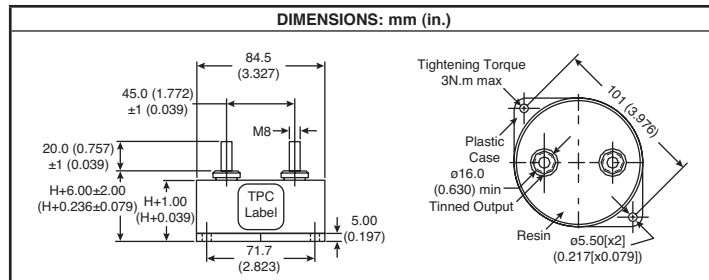

## FB SERIES

For quantities greater than listed, call for quote.

MOUSER STOCK NO.		Volts (V)	Value (μf)	Irms (A)	Dimensions: mm (in.)				Price Each	
Mfr.	Mfr. Part No.				L	W	H	LS	1	5
581	FB37M6A0306KC	700	30	16.0	30	42.5	45	37.5	12.40	10.91
581	FB37H6C0106KC	900	10	8.5	22	42.5	33.5	37.5	8.33	7.33
581	FB37M6C0206KC	900	20	14.0	30	42.5	45	37.5	11.37	10.01
581	FB37L6L0106KC	1.1K	10	14.0	24	42.5	44	37.5	8.66	7.62
581	FB37M6P0106KC	1.2K	10	11.0	30	42.5	45	37.5	9.43	8.29

## FE SERIES

For quantities greater than listed, call for quote.

MOUSER STOCK NO.		Volts (V)	Value (μf)	Irms (A)	Dimensions: mm (in.)				Price Each	
Mfr.	Mfr. Part No.				L	W	H	LS	1	5
581	FE37M6C0206KB	900	20	15.0	30	42.5	45	37.5	12.65	11.13
581	FE52N6L0206KB	1.1K	20	15.0	30	57.5	45	52.5	13.40	11.79
581	FE37M6P0106KB	1.2K	10	12.0	30	42.5	45	37.5	11.55	10.16

## FFVS SERIES

For quantities greater than listed, call for quote.

MOUSER STOCK NO.		Volts (V)	Value (μf)	Height mm (in.)	Irms (A)	Price Each	
Mfr.	Mfr. Part No.					1	5
581	FFVS6K0226K	600	22	34 (1.339)	78	160.78	145.44
581	FFVS6K0147K	600	140	51 (2.008)	82	212.68	193.86
581	FFVS6B0586K	800	58	40 (1.575)	83	170.45	152.77
581	FFVS6B1286K	800	128	64 (2.520)	84	199.98	170.66
581	FFVS6C0306K	900	30	34 (1.339)	56	159.13	146.12
581	FFVS6C0656K	900	65	51 (2.520)	86	167.05	155.00
581	FFVS6L0956K	1000	95	51 (2.008)	63	173.18	158.58
581	FFVS6U0656K	1200	65	51 (2.520)	57	171.10	158.58
581	FFVS6U0656K	1900	22	51 (2.520)	68	171.10	158.58