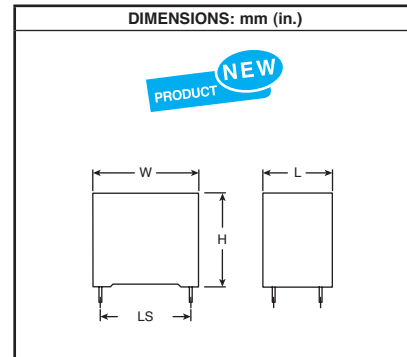

## FB SERIES

For quantities greater than listed, call for quote.

MOUSER STOCK NO.		Volts (V)	Value (μf)	Irms (A)	Dimensions: mm (in.)				Price Each	
Mfr.	Mfr. Part No.				L	W	H	LS	1	5
581	FB37M6A0306KC	700	30	16.0	30	42.5	45	37.5	12.40	10.91
581	FB37H6C0106KC	900	10	8.5	22	42.5	33.5	37.5	8.33	7.33
581	FB37M6C0206KC	900	20	14.0	30	42.5	45	37.5	11.37	10.01
581	FB37L6L0106KC	1.1K	10	14.0	24	42.5	44	37.5	8.66	7.62
581	FB37M6P0106KC	1.2K	10	11.0	30	42.5	45	37.5	9.43	8.29

## FE SERIES

For quantities greater than listed, call for quote.

MOUSER STOCK NO.		Volts (V)	Value (μf)	Irms (A)	Dimensions: mm (in.)				Price Each	
Mfr.	Mfr. Part No.				L	W	H	LS	1	5
581	FE37M6C0206KB	900	20	15.0	30	42.5	45	37.5	12.65	11.13
581	FE52N6L0206KB	1.1K	20	15.0	30	57.5	45	52.5	13.40	11.79
581	FE37M6P0106KB	1.2K	10	12.0	30	42.5	45	37.5	11.55	10.16