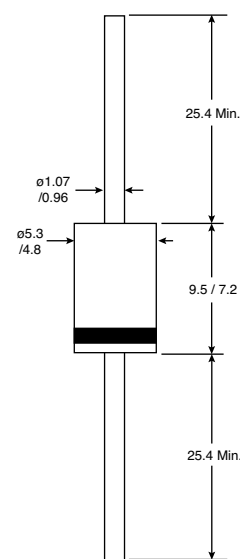

RoHS Compliant

DIMENSIONS: mm