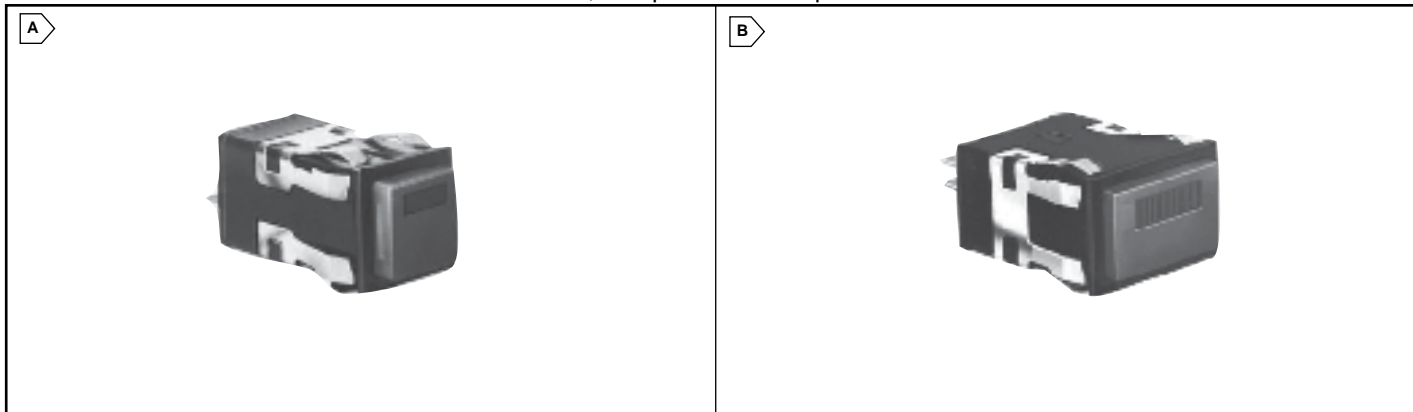

HONEYWELL Pushbutton and Manual Switches **Honeywell**

This product is RoHS compliant.

Sensing and Control

MICRO SWITCH™ PUSHBUTTON AND MANUAL SWITCHES

Features:

- Lamp circuit independent of switch circuit
- Mounting: snap-in
- Pushbuttons are sold separately

For quantities of 100 and up, call for quote.

Honeywell Pushbutton Switches