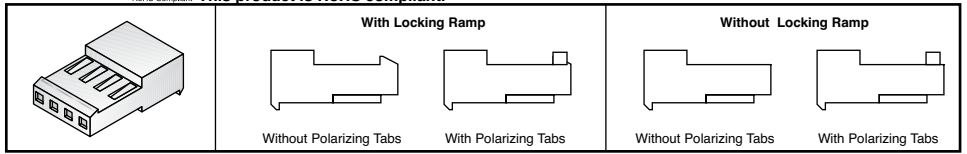

### Features:

- End to end stackable
- Contacts are lubricated to prevent fretting corrosion
- .156 Centers
- Pre-loaded with contacts
- RoHS compliant per Tyco Electronics documentation