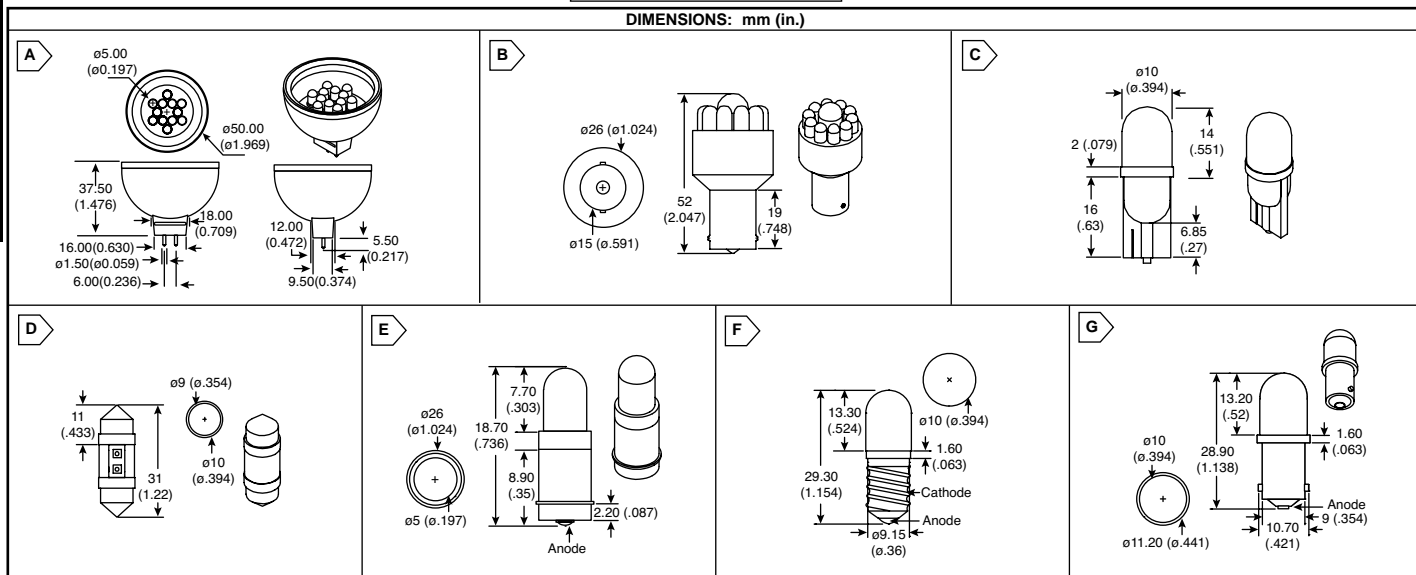

SUNBRITE LED Replacements

Products may be RoHS compliant.
Check mouser.com for RoHS status.

DIMENSIONS: mm (in.)

SUNBRITE LED REPLACEMENTS FOR INCANDESCENT LAMPS

For quantities of 1000 and up, call for quote.

MOUSER STOCK NO.	Sunbrite Part No.	Fig.	Emitted Color	Lens	Intensity (mcd)	Peak Wavelength (nm)	Vf (V) Typ.	Peak Forward Current Max. (mA)	Viewing Angle	Price Each				
										1	10	100	500	
MR16 LED Lamp														
697-SSP11CR6U12	SSP-11CR6U12	A	Ultra Red	Water Clear	11,000	626	12	70	60°					
697-SSP11CR3S12	SSP-11CR3S12	A	Super Yellow	Water Clear	11,000	590	12	70	60°					
697-SSP11CR2UP12	SSP-11CR2UP12	A	Ultra Green	Water Clear	12,000	525	12	70	60°					
697-SSP11CR7U12	SSP-11CR7U12	A	Ultra Super Blue	Water Clear	10,000	470	12	70	60°					
697-SSP11CR912	SSP-11CR912	A	White	Water Clear	12,000	—	12	70	60°					
1156 LED Replacement Lamp														
697-1156B156U12	SSP-1156B156U12	B	Red	Water Clear	5000	626	12	110	20°					
697-1156B153S12	SSP-1156B153S12	B	Yellow	Water Clear	3500	590	12	110	20°					
697-1156B152UP12	SSP-1156B152UP12	B	Green	Water Clear	4000	525	12	110	20°					
697-1156B157U12	SSP-1156B157U12	B	Super Blue	Water Clear	4500	470	12	110	20°					
697-1156B15912	SSP-1156B15912	B	Ultra White	Water Clear	7000	—	12	110	20°					
T 3 1/4 LED Miniature Wedge Base Replacement Lamp														
697-01TWB6UW12	SSP-01TWB6UW12	C	Red	White Diff.	2800	626	12	12	60°					
697-01TWB6UWB12	SSP-01TWB6UWB12	C	Red	Water Clear	8000	626	12	30	31°					
697-01TWB3SW12	SSP-01TWB3SW12	C	Super Yellow	White Diff.	2200	590	12	30	60°					
697-01TWB3SWB12	SSP-01TWB3SWB12	C	Super Yellow	Water Clear	7000	590	12	30	35°					
697-01TWB2UPW12	SSP-01TWB2UPW12	C	Ultra Green	White Diff.	2800	525	12	12	60°					
697-01TWB2UPWB12	SSP-01TWB2UPWB12	C	Pure Green	Water Clear	9000	525	12	30	30°					
697-01TWB7UW12	SSP-01TWB7UW12	C	Super Blue	White Diff.	1600	470	12	30	60°					
697-01TWB7UWB12	SSP-01TWB7UWB12	C	Super Blue	Water Clear	7000	470	12	30	30°					
697-01TWB9W12	SSP-01TWB9W12	C	Ultra White	Water Clear	3300	—	12	30	60°					
697-01TWB9WB12	SSP-01TWB9WB12	C	Ultra White	Water Clear	11000	—	12	30	30°					
Festoon LED Lamp														
697-SSP-02TFS912	SSP-02TFS912	D	Ultra White	Water Clear	5500	—	12	—	60°					
Midget Flange Base Replacement Lamp														
697-D19F9SIC-12V	SSP-D19F9SIC-12V	E	Red	Water Clear	1200	636	12	30	45°					
697-D19F9SYC-12V	SSP-D19F9SYC-12V	E	Yellow	Water Clear	1200	590	12	30	45°					
697-D19F9SUGC-12V	SSP-D19F9SUGC-12V	E	Green	Water Clear	300	574	12	25	45°					
Miniature Screw (E10) Base Replacement Lamp														
697-D29E10SIC-12V	SSP-D29E10SIC-12V	F	Red	Water Clear	2500	636	12	30	25°					
697-D29ESUGC-12V	SSP-D29ESUGC-12V	F	Green	Water Clear	1000	574	12	25	25°					
Miniature Bayonet (BA9S) Base Replacement Lamp														
697-D29B9SIC-12V	SSP-D29B9SIC-12V	G	Red	Water Clear	2500	636	12	12	40°					
697-D29B9SYC-12V	SSP-D29B9SYC-12V	G	Yellow	Water Clear	1500	590	12	12	40°					
697-D29B9SUGC-12V	SSP-D29B9SUGC-12V	G	Green	Water Clear	1000	574	12	12	40°